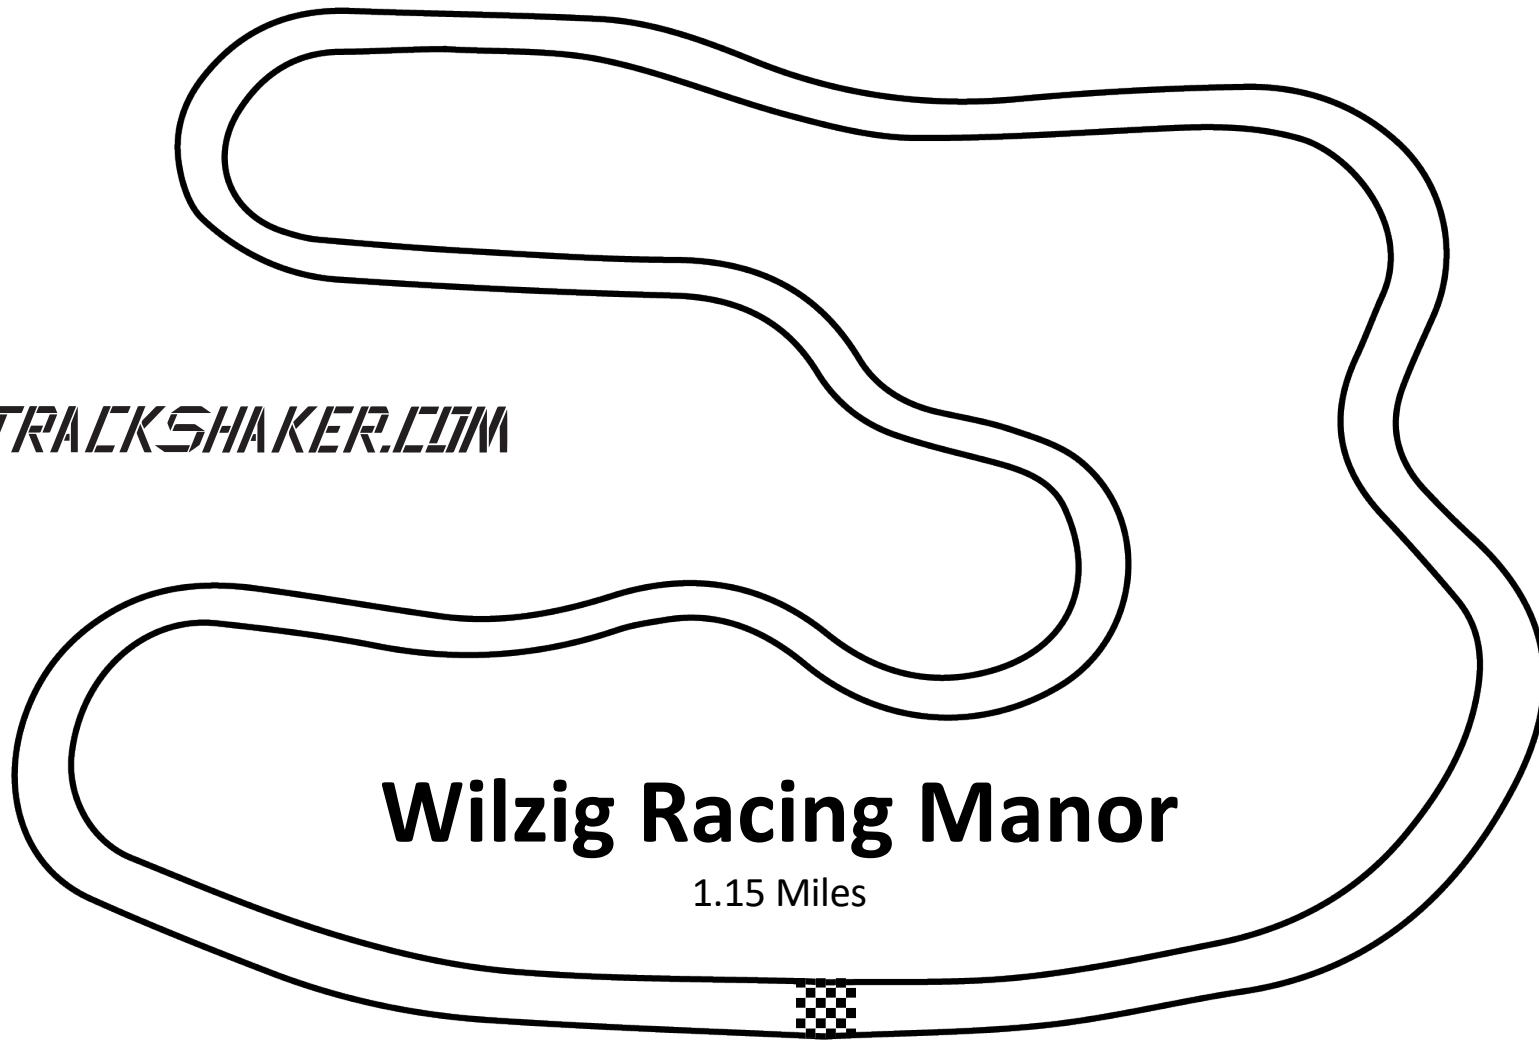

TRACKSHAKER.COM

Wilzig Racing Manor

1.15 Miles

Track Map Presented By

An advertisement banner for KOW Performance. The background is a checkered pattern. On the left, there are images of brake pads and rotors. Text on the left reads: "Drive Deeper Into Corners With Fresh Stopping Power". In the center is the "KOW PERFORMANCE" logo. Below the logo is the text "Click [HERE](#) To Get Your Parts At [KOWPERFORMANCE.COM](#)". On the right, there are more images of brake pads and rotors. Text on the right reads: "Don't Skimp On Safety. Improve Performance With New Brake Pads & Rotors".