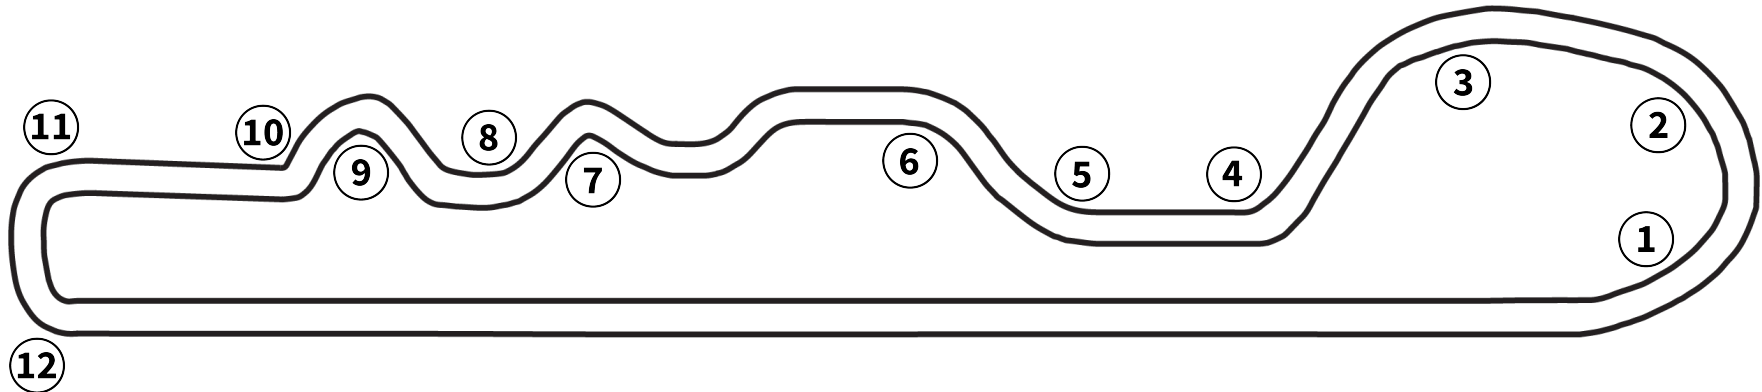

Wild Horse Pass Motorsports Park

Main Course
1.6 Miles

TRACKSHAKER.COM

Track Map Presented By

Drive Deeper Into
Corners With
Fresh Stopping
Power

KOW
PERFORMANCE

Don't Skimp On
Safety. Improve
Performance With New
Brake Pads & Rotors