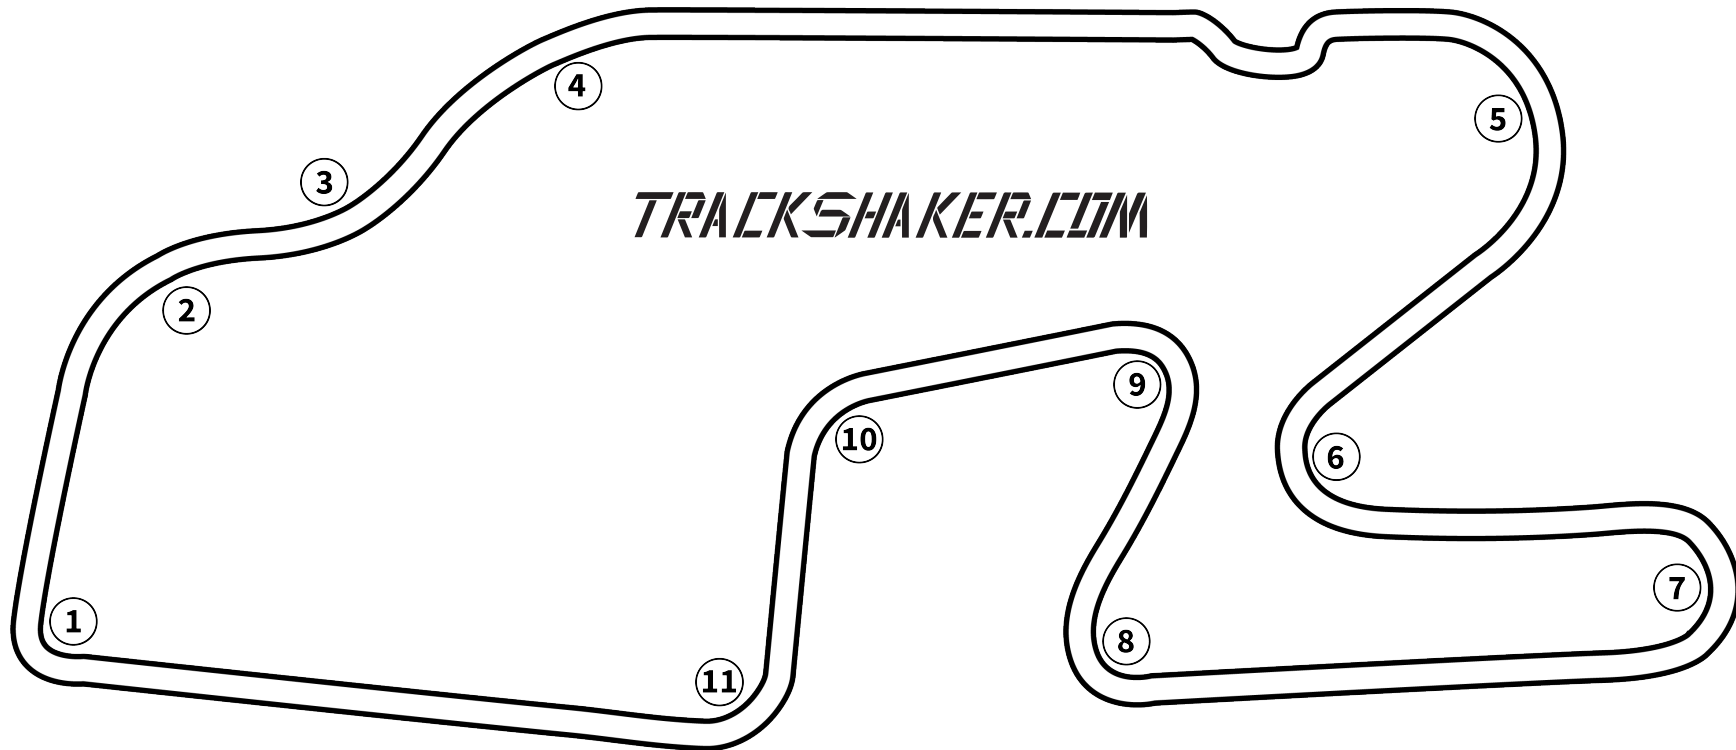

Watkins Glen International

Grand Prix Circuit (Inner Loop)

3.45 Miles

Track Map Presented By

Advertisement for KOW PERFORMANCE brake pads and rotors. The ad features a checkered background and includes the following text:

The advertisement includes images of brake pads and rotors. On the left, there is a box of "EXTREME" brake pads and a set of pads. On the right, there is a box of "dba CLUB SPEC" rotors and a rotor.