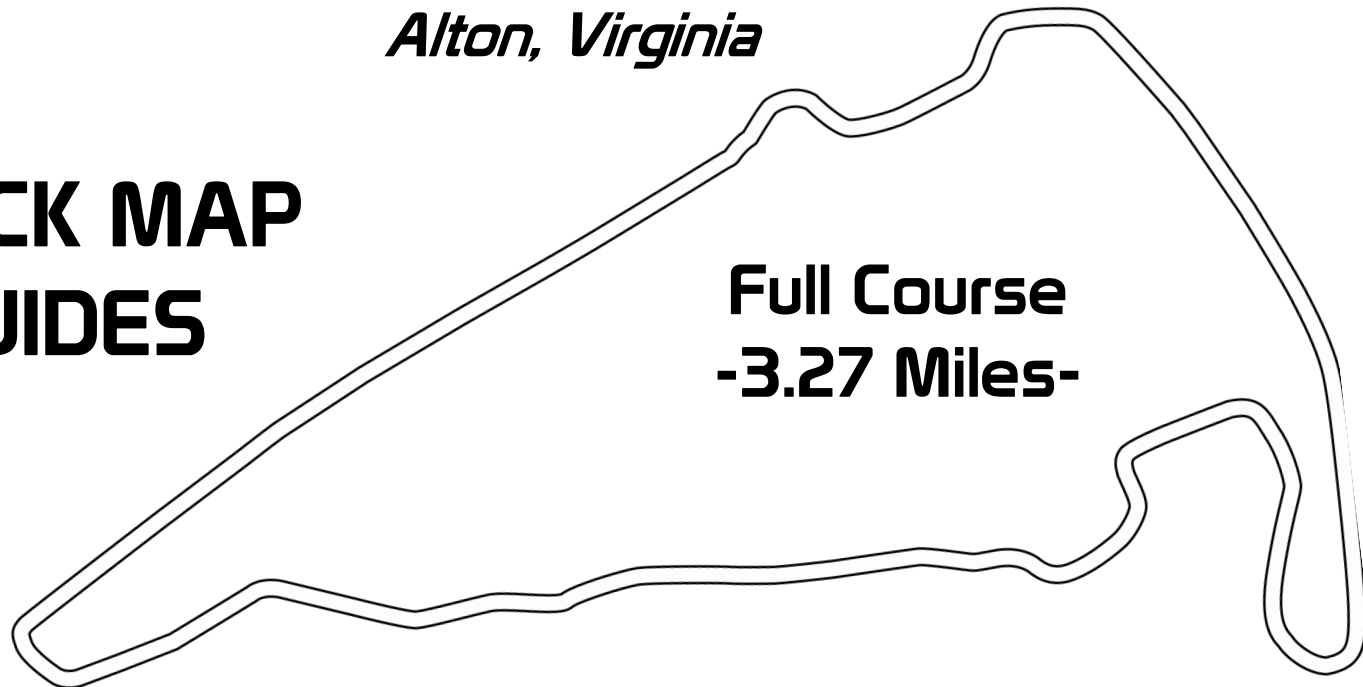

# TRACK<sup>®</sup> SHAKER

**VIrginia International Raceway**

*Alton, Virginia*

**TRACK MAP  
GUIDES**

**Full Course  
-3.27 Miles-**

*This Free VIR Track Map Guide Presented In Support Of*  
**Dave's Race** Hosted By **Racing for ALS**  
 At VIR Every Summer

**VIRginia International Raceway**  
*Full Course - 3.27 Miles*

**VIRginia International Raceway**  
*Full Course - 3.27 Miles*

**VIRginia International Raceway**

*Full Course - 3.27 Miles*

**VIRginia International Raceway**  
*Full Course - 3.27 Miles*

**7**

***TRACKSHAKER.COM***

**VIRginia International Raceway**  
*Full Course - 3.27 Miles*

**VIRginia International Raceway**

*Full Course - 3.27 Miles*

**VIRginia International Raceway**  
*Full Course - 3.27 Miles*