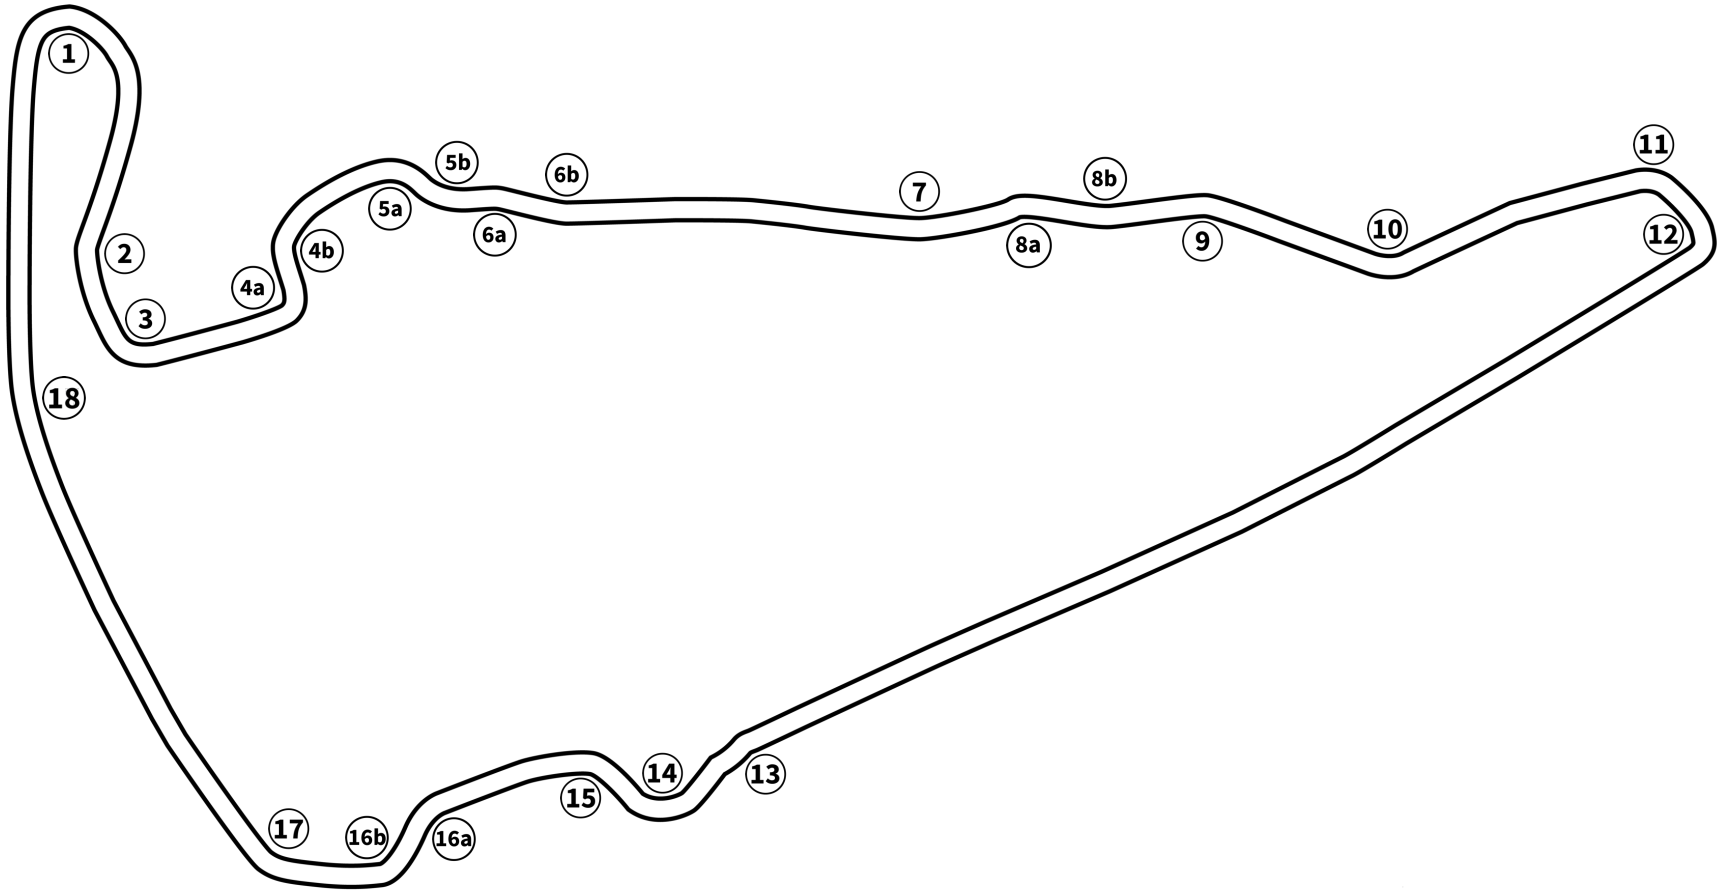

# TRACK<sup>®</sup> SHAKER

**VIrginia International Raceway**

*Alton, Virginia*

**TRACK MAP  
GUIDES**

**Full Course  
-3.27 Miles-**

*This Free VIR Track Map Guide Presented In Support Of*  
**Dave's Race** Hosted By **Racing for ALS**  
 At VIR Every Summer

For Event Info And To  
 Make A Tax-Deductible  
 Donation Visit  
**RACINGFORALS.COM**

**VIRginia International Raceway**

*Full Course - 3.27 Miles*

**VIRginia International Raceway**

*Full Course - 3.27 Miles*

**VIRginia International Raceway**  
*Full Course - 3.27 Miles*

**VIRginia International Raceway**  
*Full Course - 3.27 Miles*

**VIRginia International Raceway**

*Full Course - 3.27 Miles*

**VIRginia International Raceway**  
*Full Course - 3.27 Miles*

**7**

***TRACKSHAKER.COM***

**VIRginia International Raceway**  
*Full Course - 3.27 Miles*

**VIRginia International Raceway**

*Full Course - 3.27 Miles*

**VIRginia International Raceway**  
*Full Course - 3.27 Miles*