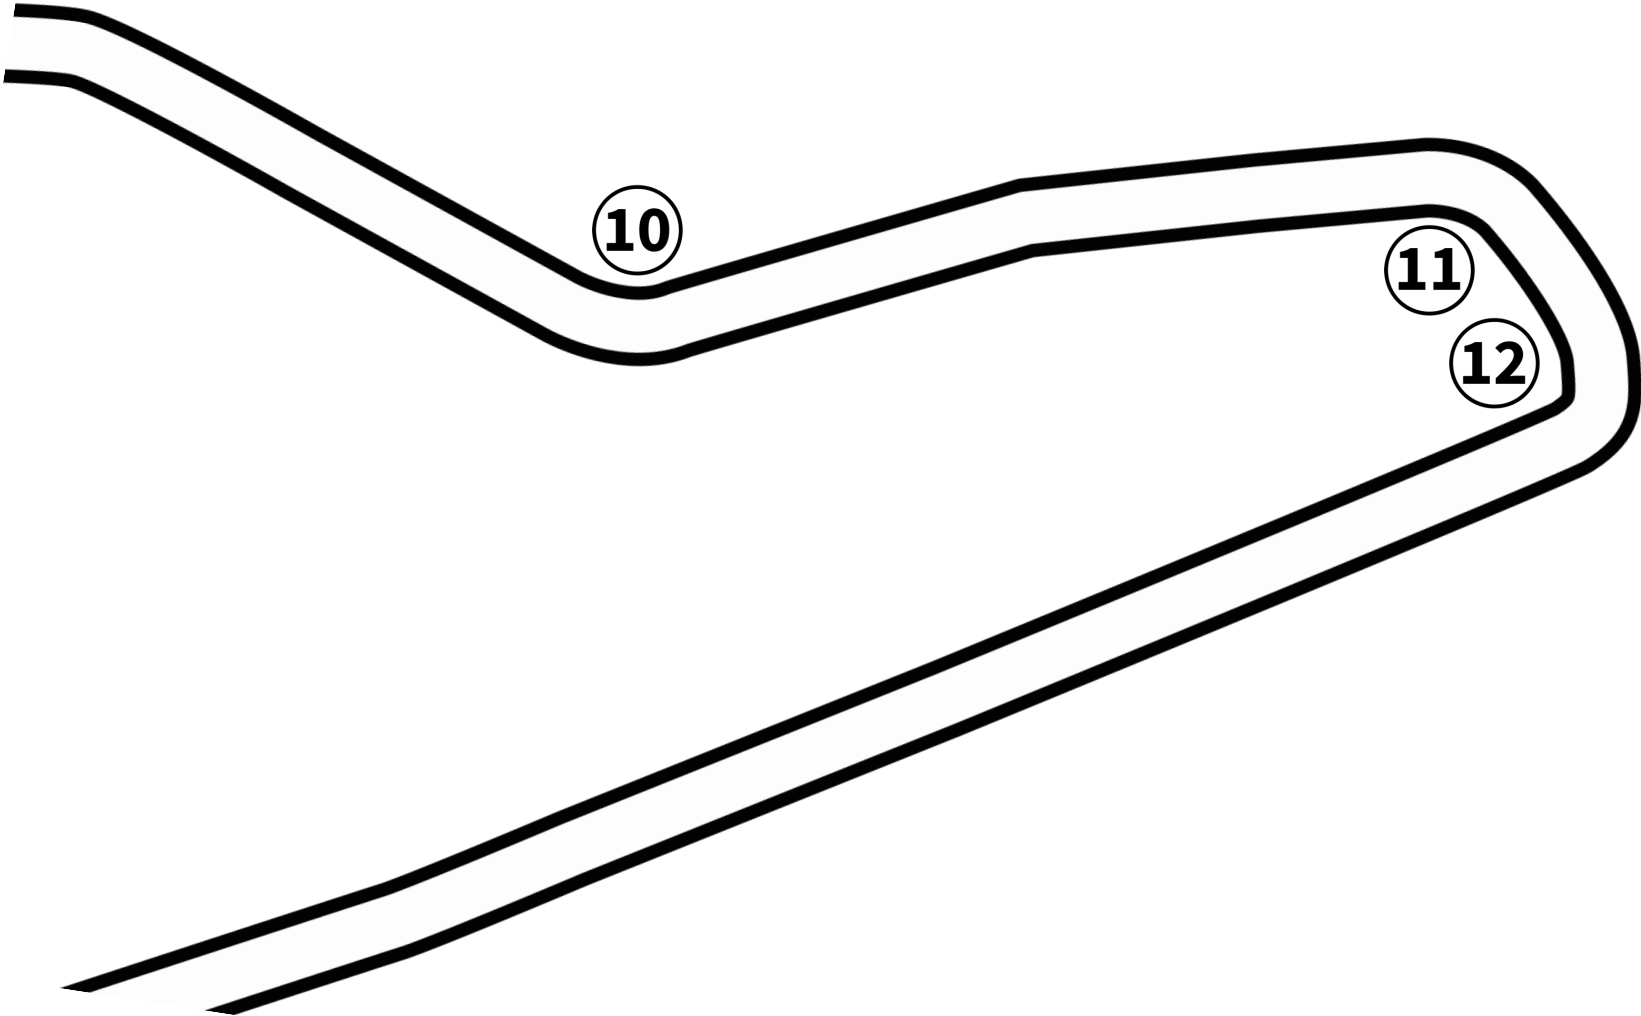

# TRACK<sup>®</sup> SHAKER

**VIrginia International Raceway**

*Alton, Virginia*

**TRACK MAP  
GUIDES**

**Full Course  
-3.27 Miles-**

*This Free VIR Track Map Guide Presented In Support Of*  
**Dave's Race** Hosted By **Racing for ALS**  
 At VIR Every Summer

**VIRginia International Raceway**  
*Full Course - 3.27 Miles*

**VIRginia International Raceway**  
*Full Course - 3.27 Miles*

**VIRginia International Raceway**

*Full Course - 3.27 Miles*

**VIRginia International Raceway**  
*Full Course - 3.27 Miles*

**7**

***TRACKSHAKER.COM***

**VIRginia International Raceway**  
*Full Course - 3.27 Miles*

**VIRginia International Raceway**

*Full Course - 3.27 Miles*

**VIRginia International Raceway**  
*Full Course - 3.27 Miles*