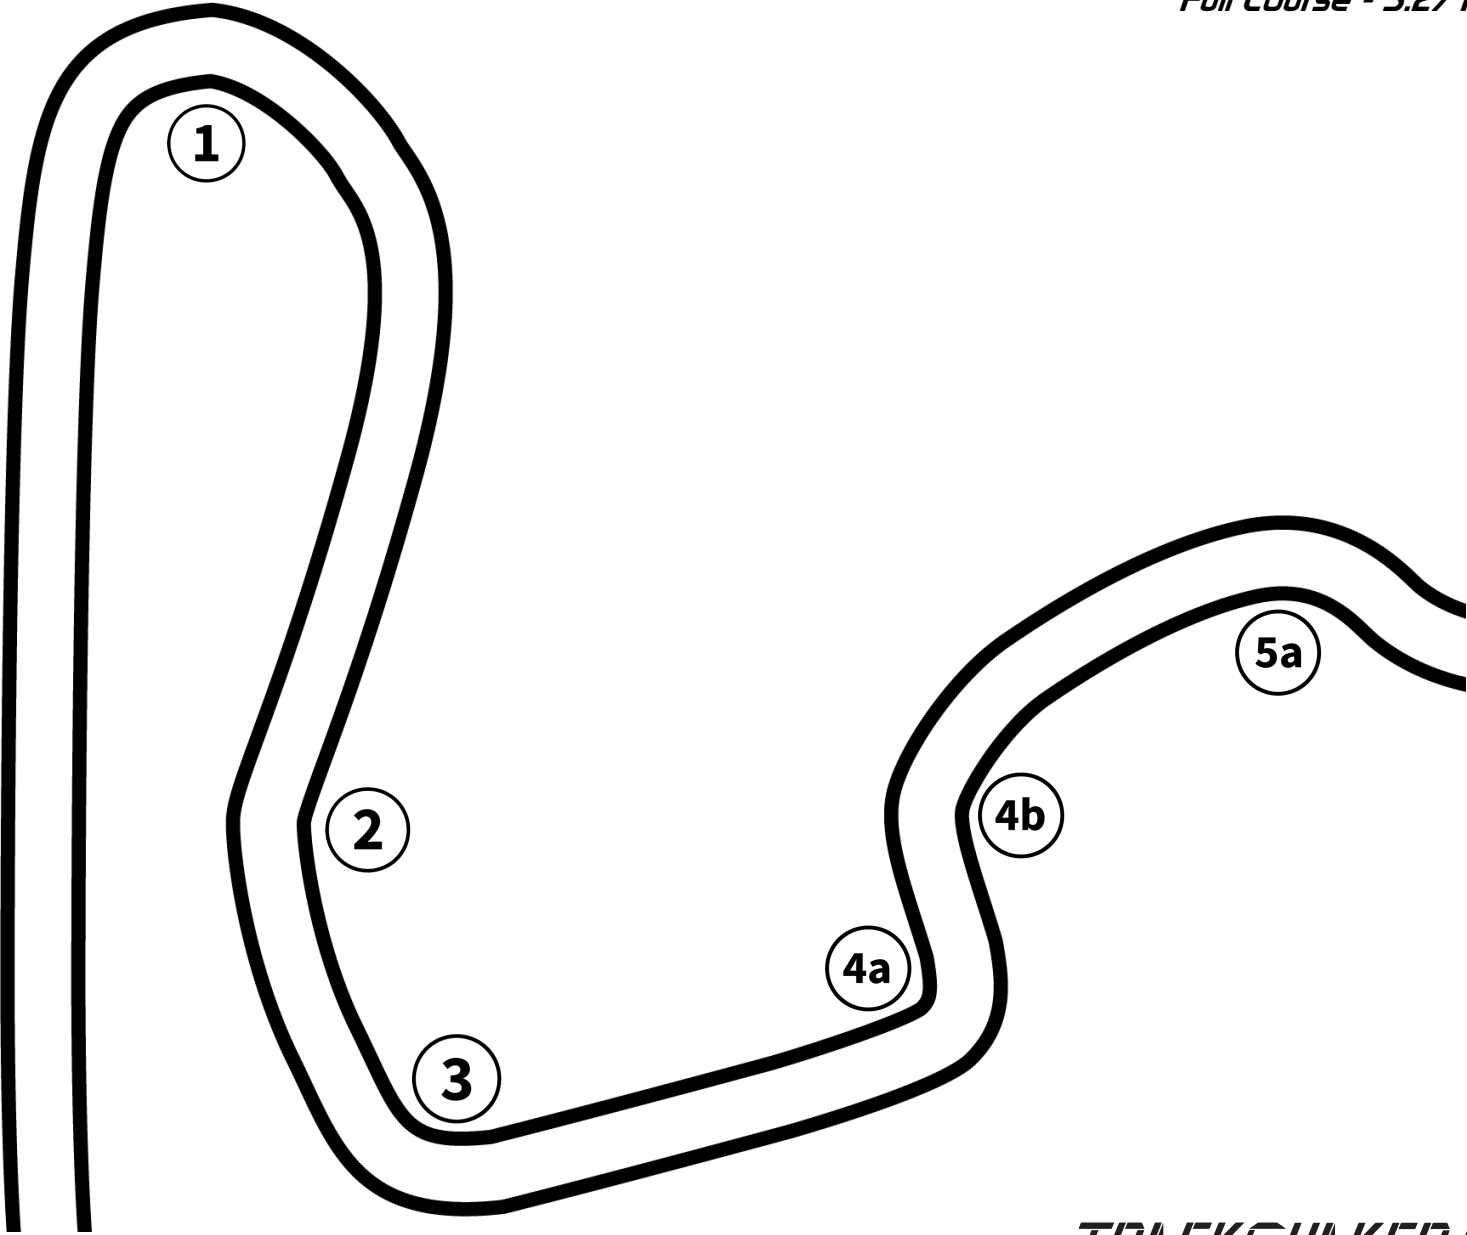

# TRACK<sup>®</sup> SHAKER

**VIrginia International Raceway**

*Alton, Virginia*

**TRACK MAP  
GUIDES**

**Full Course  
-3.27 Miles-**

*This Free VIR Track Map Guide Presented In Support Of*  
**Dave's Race** Hosted By **Racing for ALS**  
 At VIR Every Summer

For Event Info And To  
 Make A Tax-Deductible  
 Donation Visit  
**RACINGFORALS.COM**

**VIRginia International Raceway**

*Full Course - 3.27 Miles*

**VIRginia International Raceway**

*Full Course - 3.27 Miles*

**VIRginia International Raceway**  
*Full Course - 3.27 Miles*

**VIRginia International Raceway**  
*Full Course - 3.27 Miles*

**VIRginia International Raceway**

*Full Course - 3.27 Miles*

**VIRginia International Raceway**  
*Full Course - 3.27 Miles*

**7**

***TRACKSHAKER.COM***

**VIRginia International Raceway**  
*Full Course - 3.27 Miles*

**VIRginia International Raceway**

*Full Course - 3.27 Miles*

**VIRginia International Raceway**  
*Full Course - 3.27 Miles*