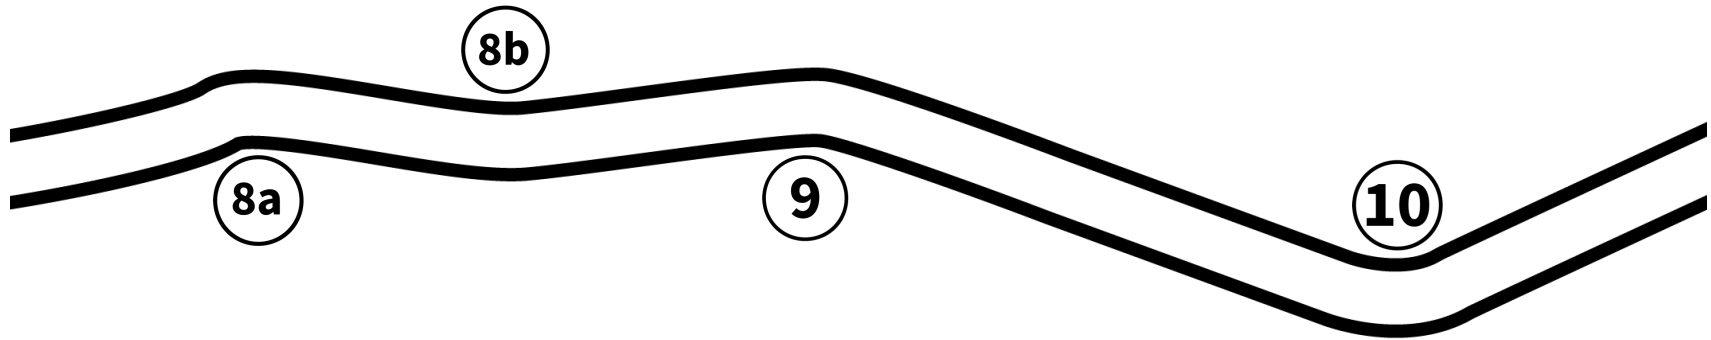

# TRACK<sup>®</sup> SHAKER

**VIrginia International Raceway**

*Alton, Virginia*

**TRACK MAP  
GUIDES**

**Full Course  
-3.27 Miles-**

*This Free VIR Track Map Guide Presented In Support Of*  
**Dave's Race** Hosted By **Racing for ALS**  
 At VIR Every Summer

For Event Info And To  
 Make A Tax-Deductible  
 Donation Visit  
**RACINGFORALS.COM**

**VIRginia International Raceway**

*Full Course - 3.27 Miles*

**VIRginia International Raceway**

*Full Course - 3.27 Miles*

**VIRginia International Raceway**  
*Full Course - 3.27 Miles*

**VIRginia International Raceway**  
*Full Course - 3.27 Miles*

**VIRginia International Raceway**

*Full Course - 3.27 Miles*

**VIRginia International Raceway**  
*Full Course - 3.27 Miles*