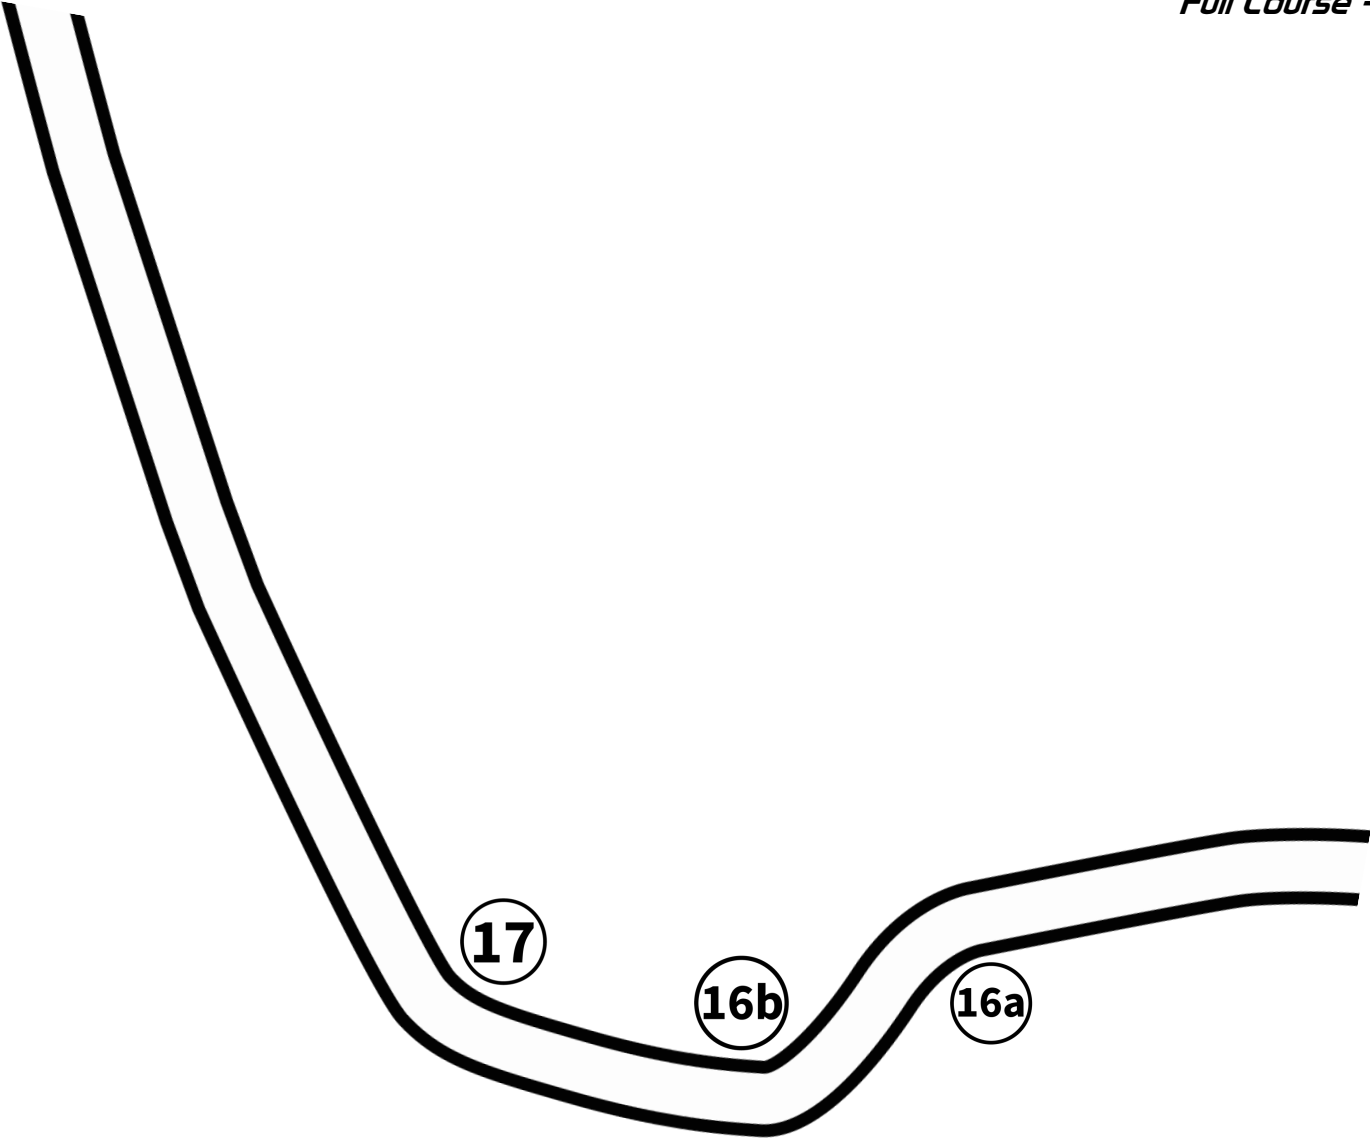

# TRACK<sup>®</sup> SHAKER

**VIrginia International Raceway**

*Alton, Virginia*

**TRACK MAP  
GUIDES**

**Full Course  
-3.27 Miles-**

*This Free VIR Track Map Guide Presented In Support Of*  
**Dave's Race** Hosted By **Racing for ALS**  
 At VIR Every Summer

**VIRginia International Raceway**  
*Full Course - 3.27 Miles*

**VIRginia International Raceway**  
*Full Course - 3.27 Miles*

**VIRginia International Raceway**

*Full Course - 3.27 Miles*

**VIRginia International Raceway**  
*Full Course - 3.27 Miles*

**7**

***TRACKSHAKER.COM***

**VIRginia International Raceway**  
*Full Course - 3.27 Miles*

**VIRginia International Raceway**

*Full Course - 3.27 Miles*

**VIRginia International Raceway**  
*Full Course - 3.27 Miles*