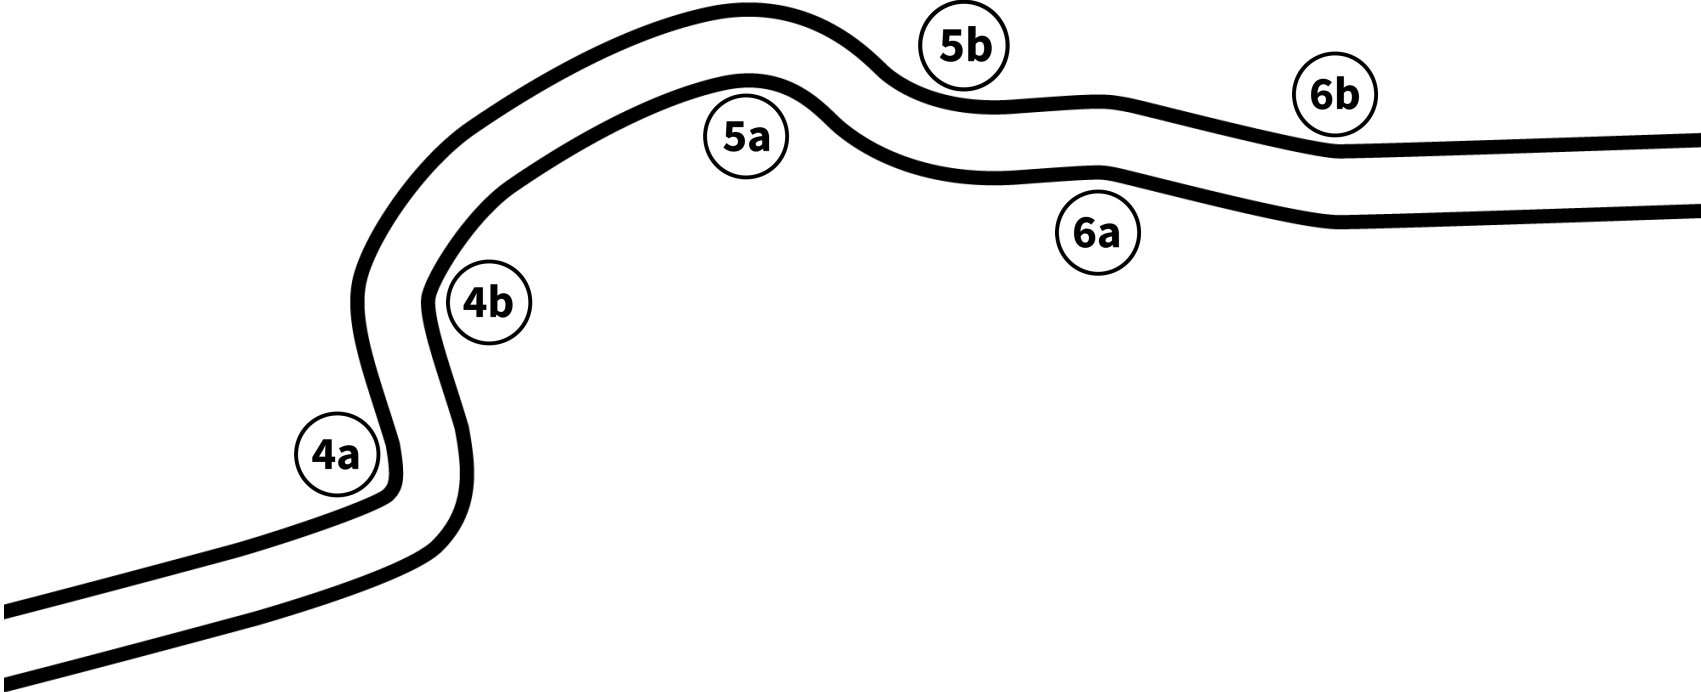

# TRACK<sup>®</sup> SHAKER

**VIrginia International Raceway**

*Alton, Virginia*

**TRACK MAP  
GUIDES**

**Full Course  
-3.27 Miles-**

*This Free VIR Track Map Guide Presented In Support Of*  
**Dave's Race** Hosted By **Racing for ALS**  
 At VIR Every Summer

For Event Info And To  
 Make A Tax-Deductible  
 Donation Visit  
**RACINGFORALS.COM**

**VIRginia International Raceway**

*Full Course - 3.27 Miles*

**VIRginia International Raceway**

*Full Course - 3.27 Miles*

**VIRginia International Raceway**  
*Full Course - 3.27 Miles*

**VIRginia International Raceway**  
*Full Course - 3.27 Miles*

**VIRginia International Raceway**

*Full Course - 3.27 Miles*

**VIRginia International Raceway**  
*Full Course - 3.27 Miles*

**7**

***TRACKSHAKER.COM***

**VIRginia International Raceway**  
*Full Course - 3.27 Miles*

**VIRginia International Raceway**

*Full Course - 3.27 Miles*

**VIRginia International Raceway**  
*Full Course - 3.27 Miles*