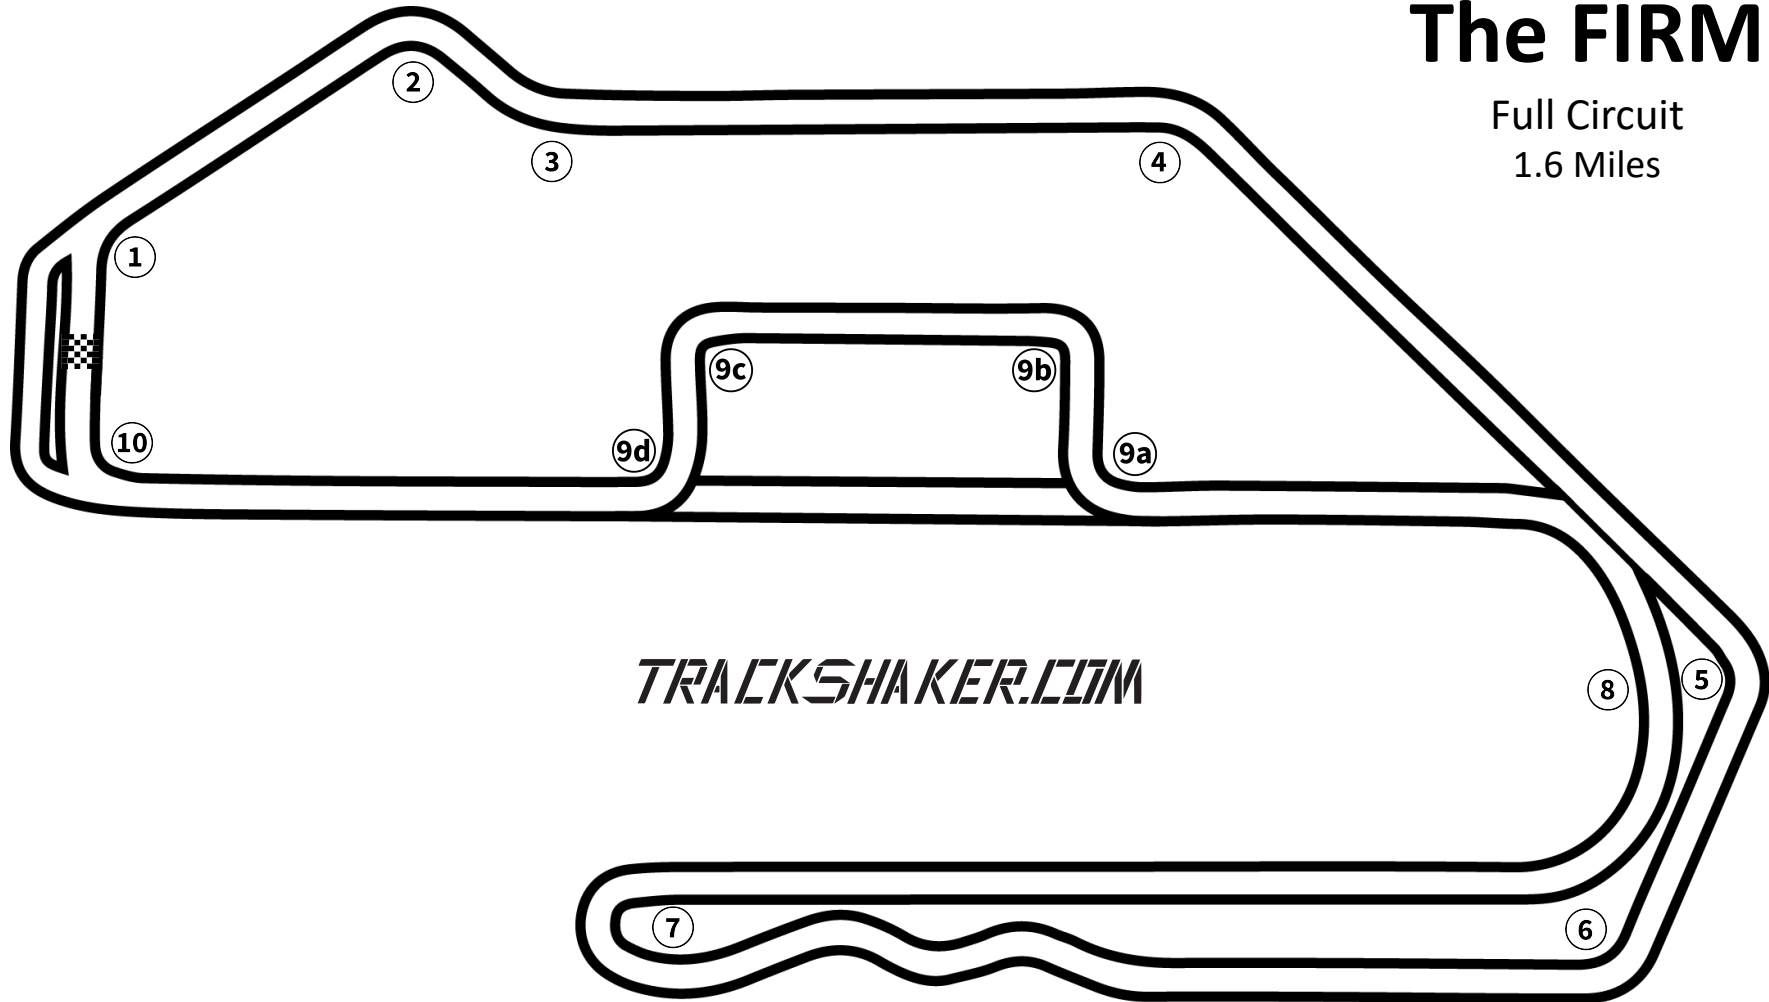

The FIRM

Full Circuit
1.6 Miles

TRACKSHAKER.COM

Track Map Presented By

Drive Deeper Into
Corners With
Fresh Stopping
Power

KOW
PERFORMANCE

Click HERE To Get Your Parts At KOWPERFORMANCE.COM

Don't Skimp On
Safety. Improve
Performance With New
Brake Pads & Rotors

EXTREME
CLUB SPEC