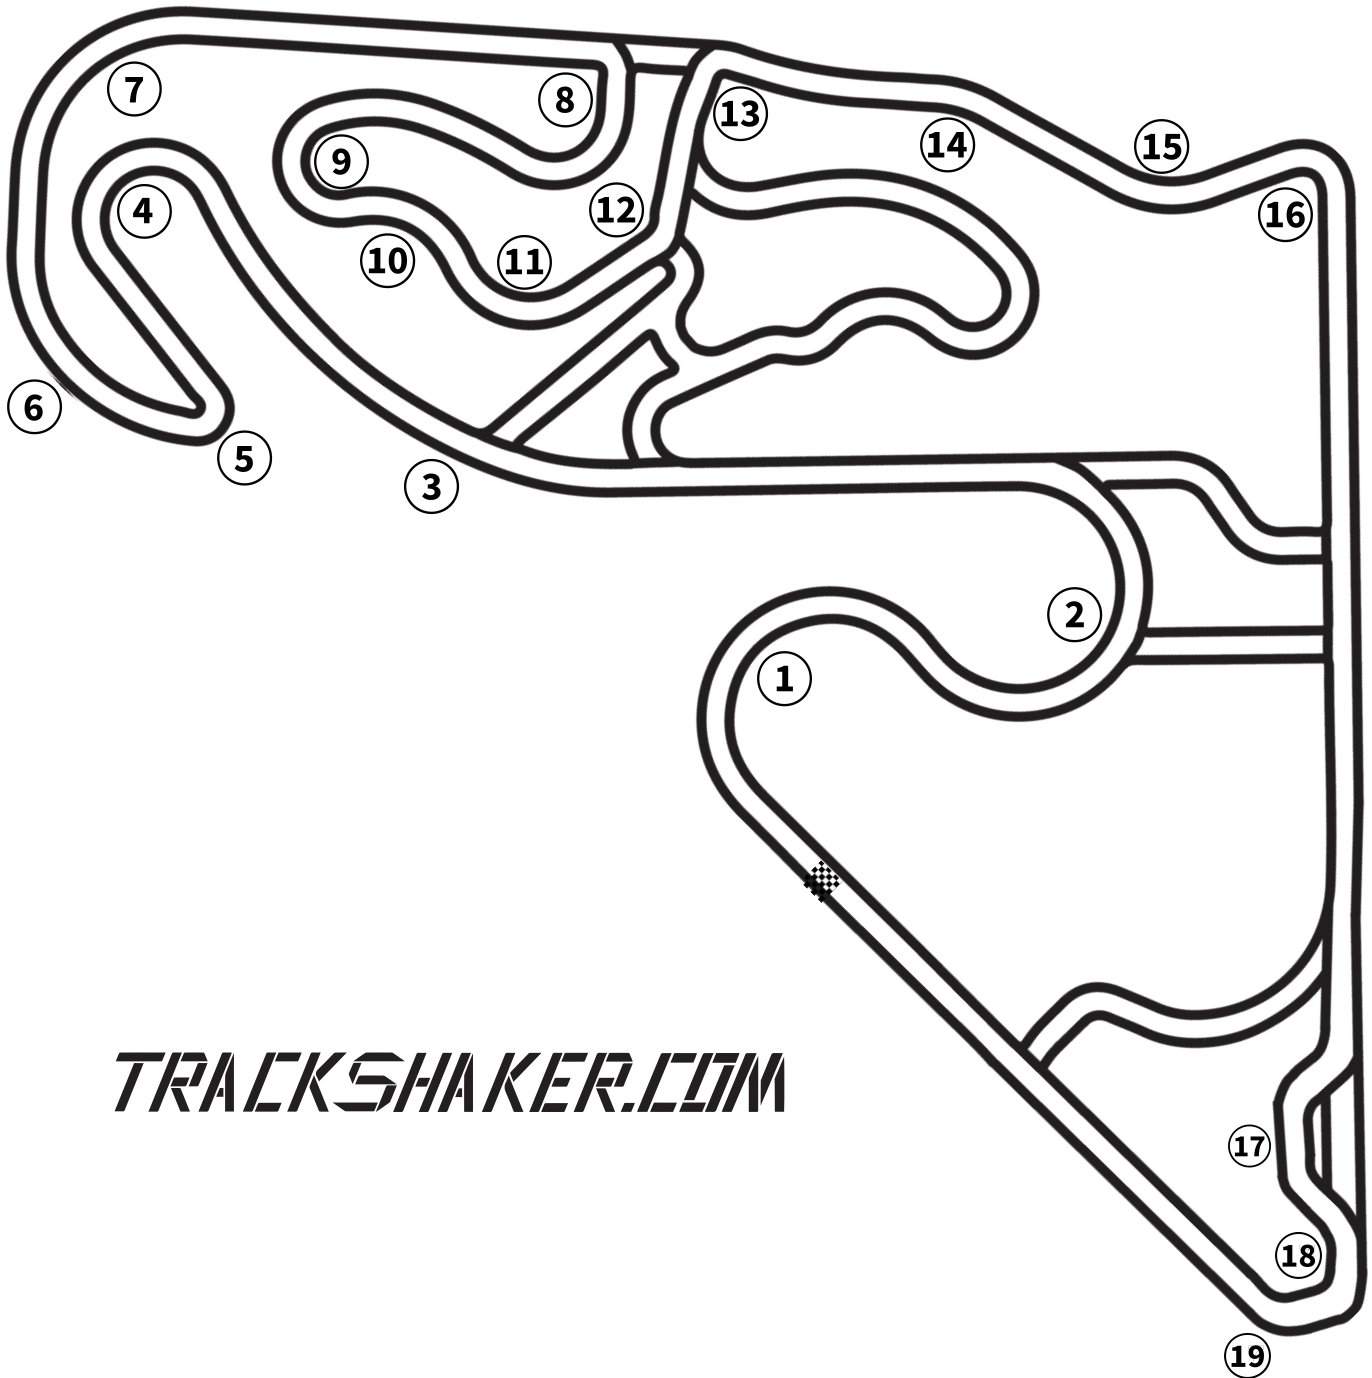

Spring Mountain Motor Resort

Mansell Course

3.4 Miles

TRACKSHAKER.COM

Track Map Presented By

	<p>Drive Deeper Into Corners With Fresh Stopping Power.</p>		<p>Don't Skimp On Safety. Improve Performance With New Brake Pads & Rotors</p>	
<p>Click HERE To Get Your Parts At KOWPERFORMANCE.COM</p>				