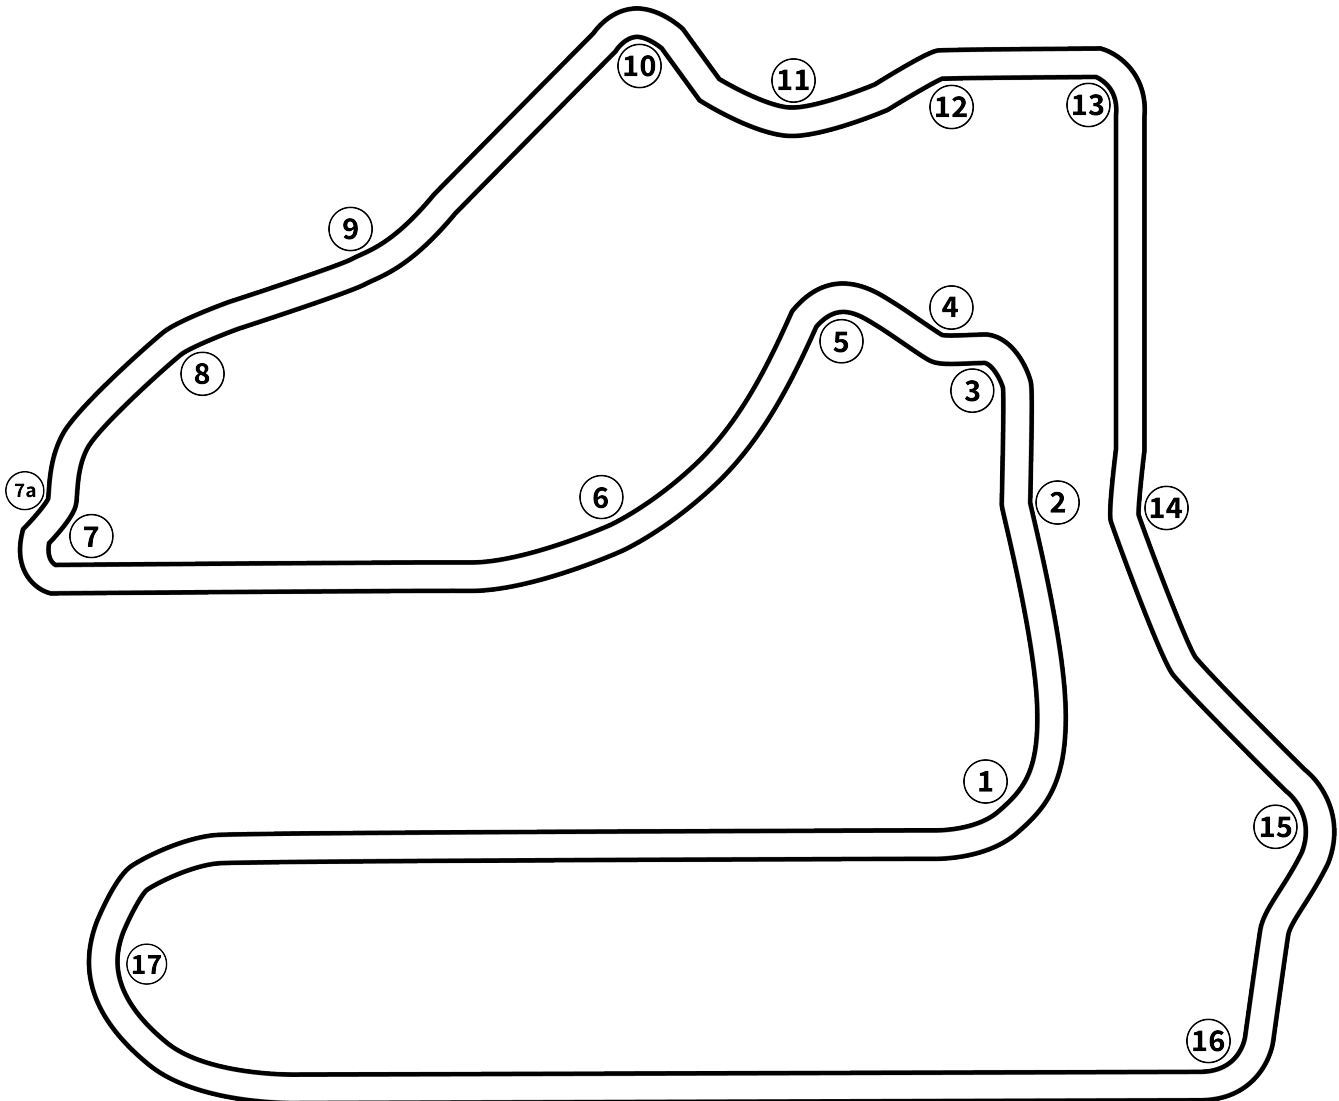

Sebring International Raceway

Grand Prix Circuit

3.7 Miles

TRACKSHAKER.COM

Track Map Presented By

KOW PERFORMANCE

Drive Deeper Into Corners With Fresh Stopping Power

Don't Skimp On Safety. Improve Performance With New Brake Pads & Rotors