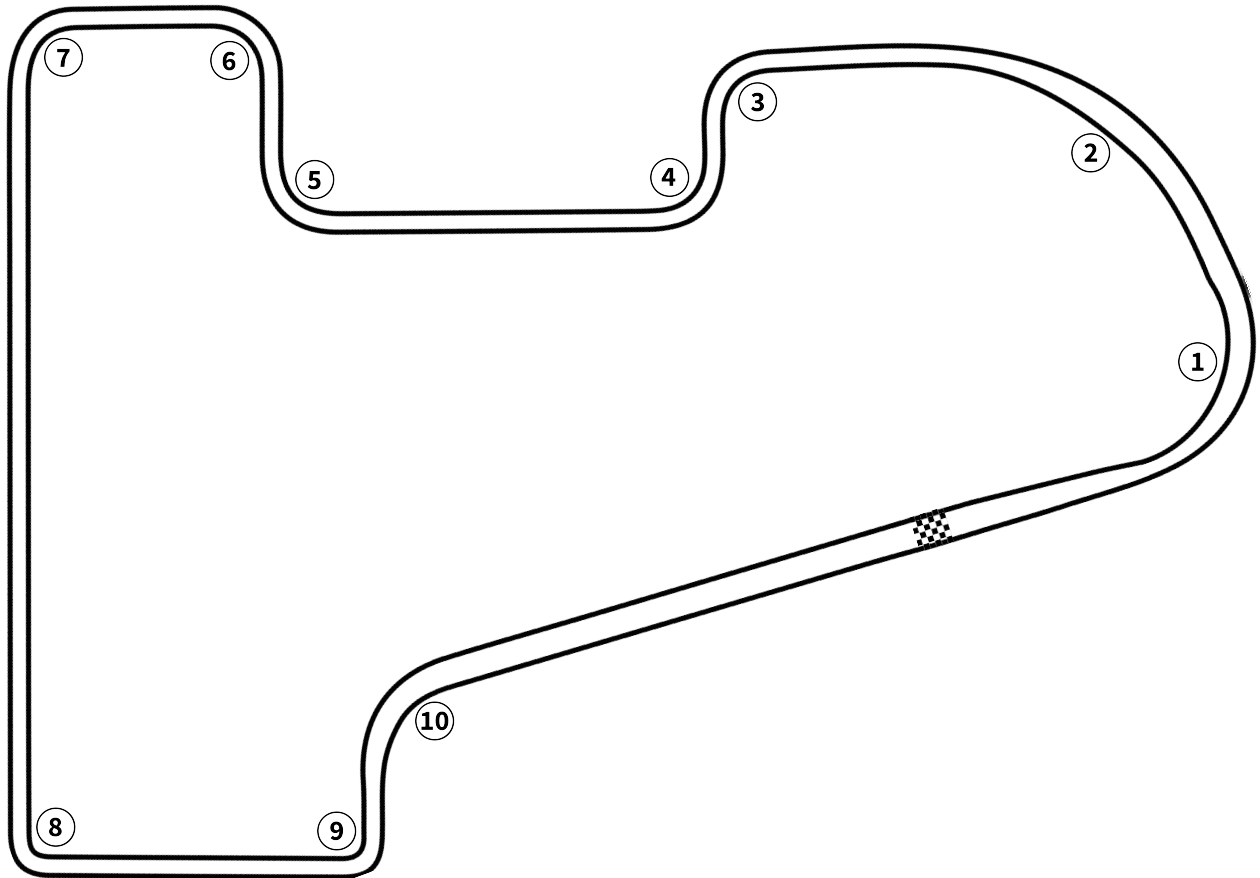

# Savannah Harbor Road Course

1.965 Miles

*TRACKSHAKER.COM*

Track Map Presented By

Advertisement for KOW PERFORMANCE brake pads and rotors. The ad features the KOW PERFORMANCE logo in the center. To the left, it says "Drive Deeper Into Corners With Fresh Stopping Power" and shows a box of "EXTREME" brake pads. To the right, it says "Don't Skimp On Safety. Improve Performance With New Brake Pads & Rotors" and shows a box of "dba CLUB SPEED" brake pads and a rotor. At the bottom, it says "Click [HERE](http://HERE) To Get Your Parts At [KOWPERFORMANCE.COM](http://KOWPERFORMANCE.COM)".