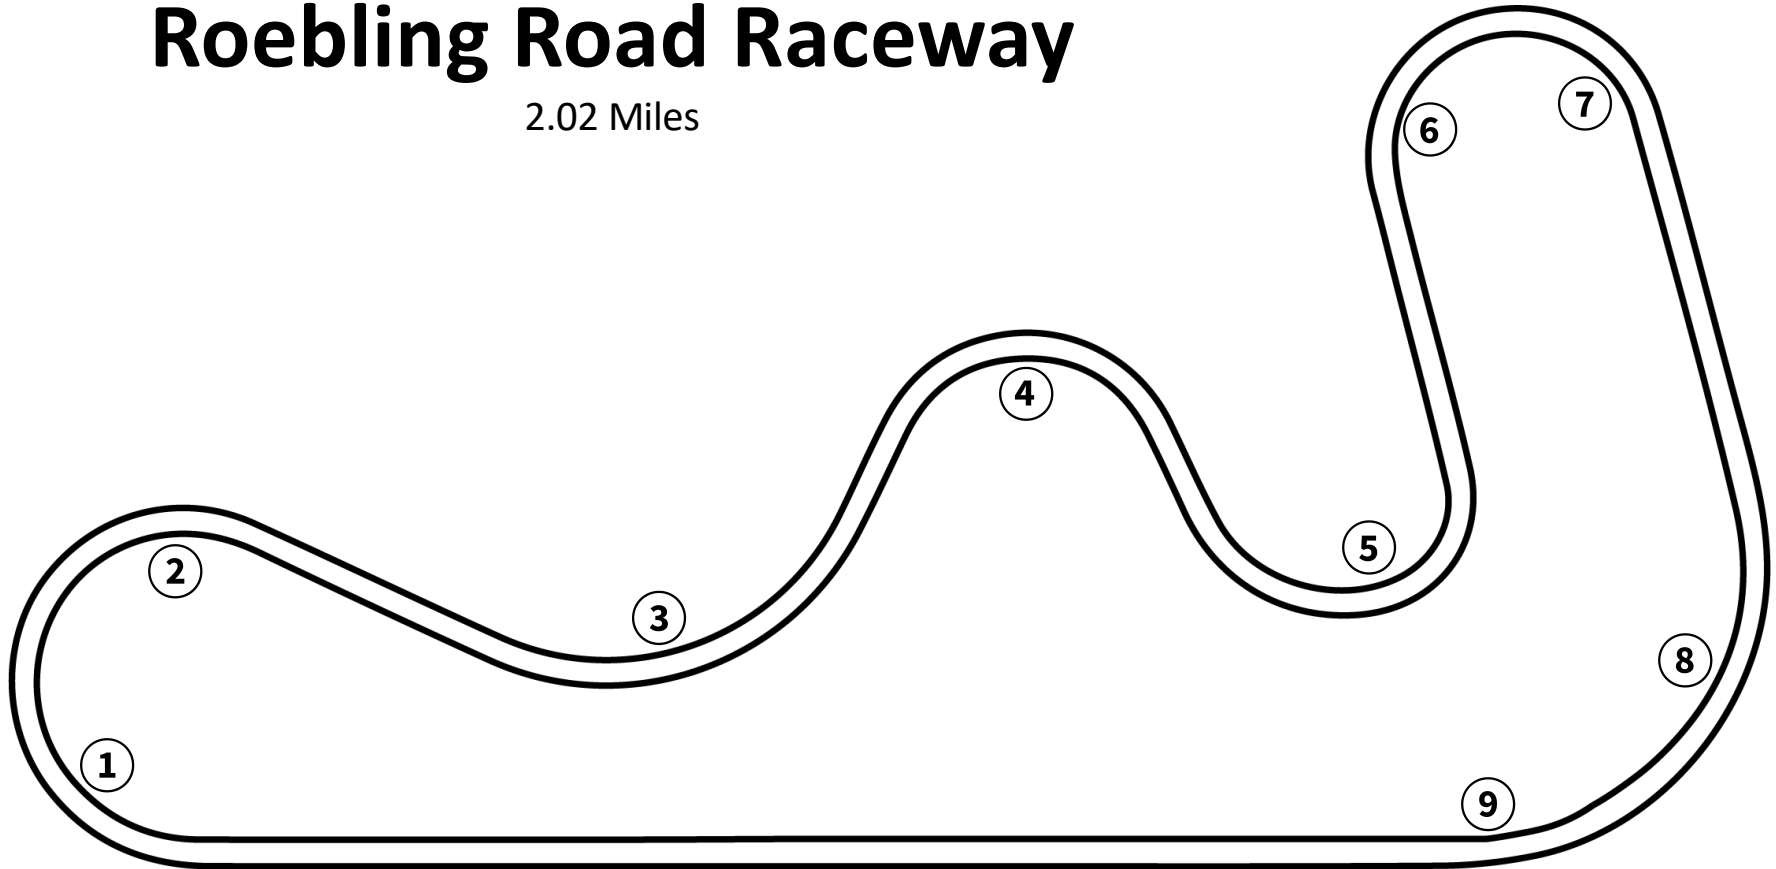

# Roebling Road Raceway

2.02 Miles

Track Map Presented By

Advertisement for KOW Performance brake parts. The central logo features the word "KOW" in large, bold, black letters with three red vertical bars to its left, and "PERFORMANCE" in smaller, bold, red letters below it. To the left of the logo, there is an image of a box of "EXTREME" brake pads and a rotor. Text next to it reads: "Drive Deeper Into Corners With Fresh Stopping Power". To the right of the logo, there is an image of a box of "dba CLUB SPEC" brake pads and a rotor. Text next to it reads: "Don't Skimp On Safety. Improve Performance With New Brake Pads & Rotors". At the bottom center, it says "Click [HERE](http://KOWPERFORMANCE.COM) To Get Your Parts At KOWPERFORMANCE.COM".