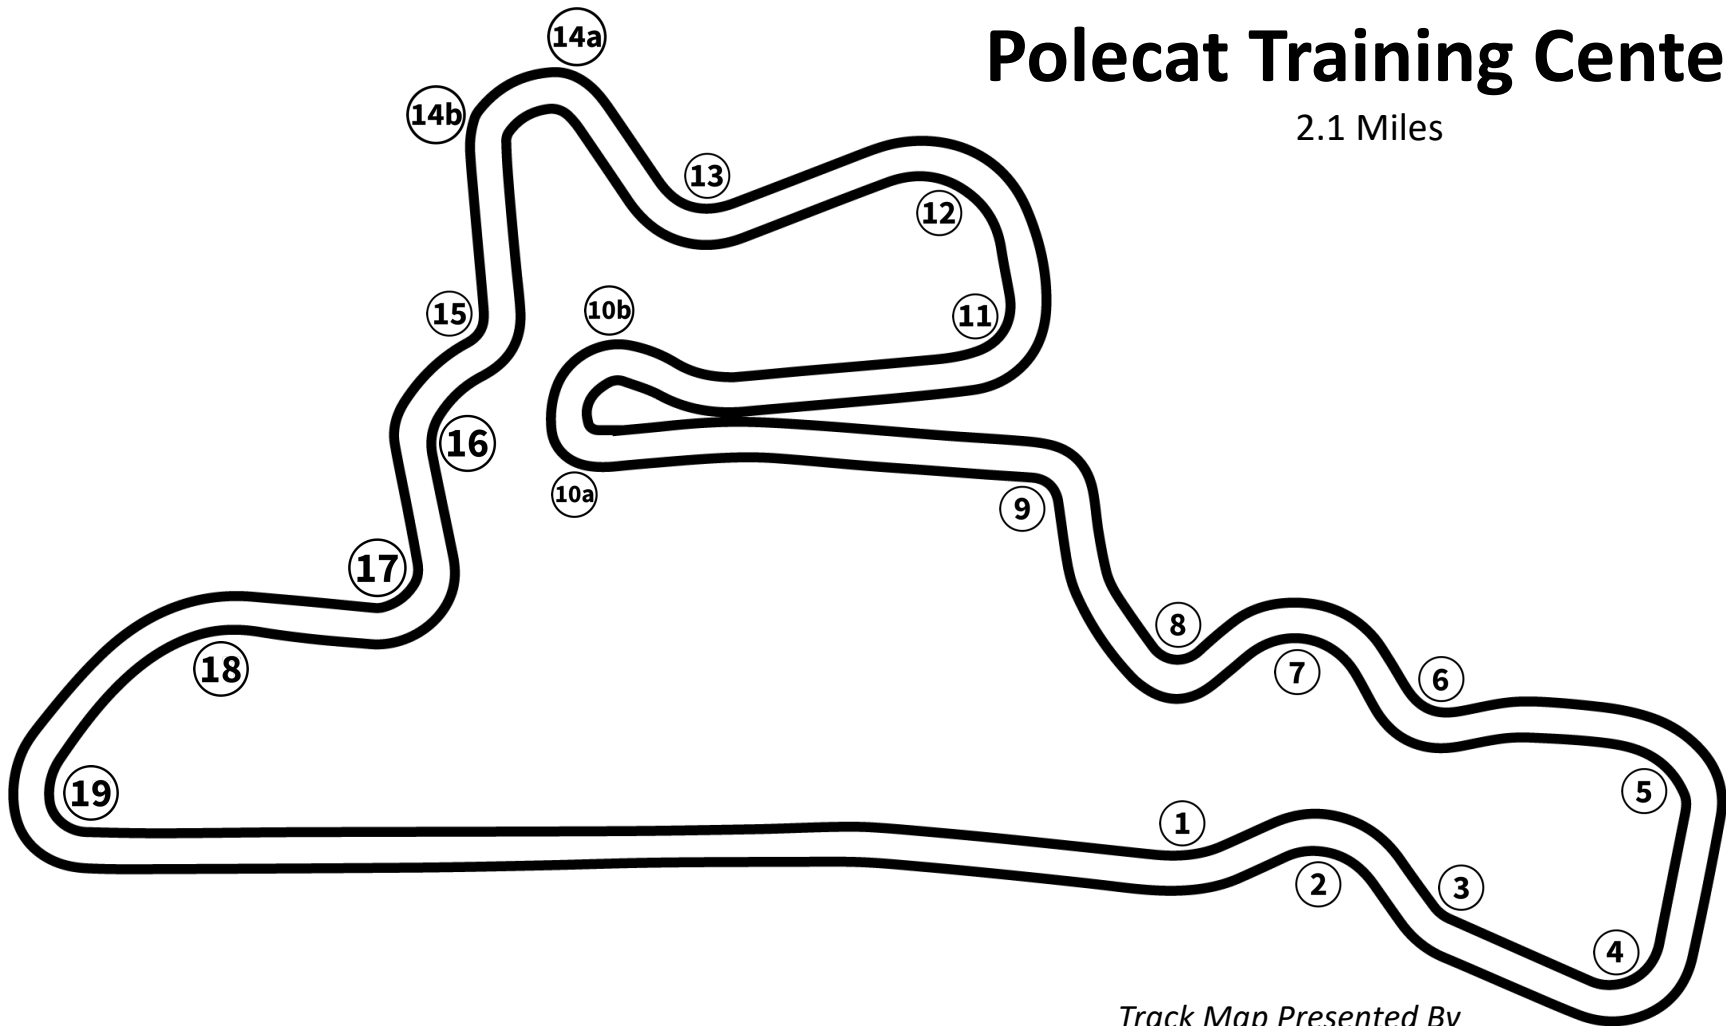

TRACKSHAKER.COM

Polecat Training Center

2.1 Miles

Track Map Presented By

EXTREME
DRIVE DEEPER INTO CORNERS WITH FRESH STOPPING POWER

KOW PERFORMANCE

Click [HERE](http://KOWPERFORMANCE.COM) To Get Your Parts At KOWPERFORMANCE.COM