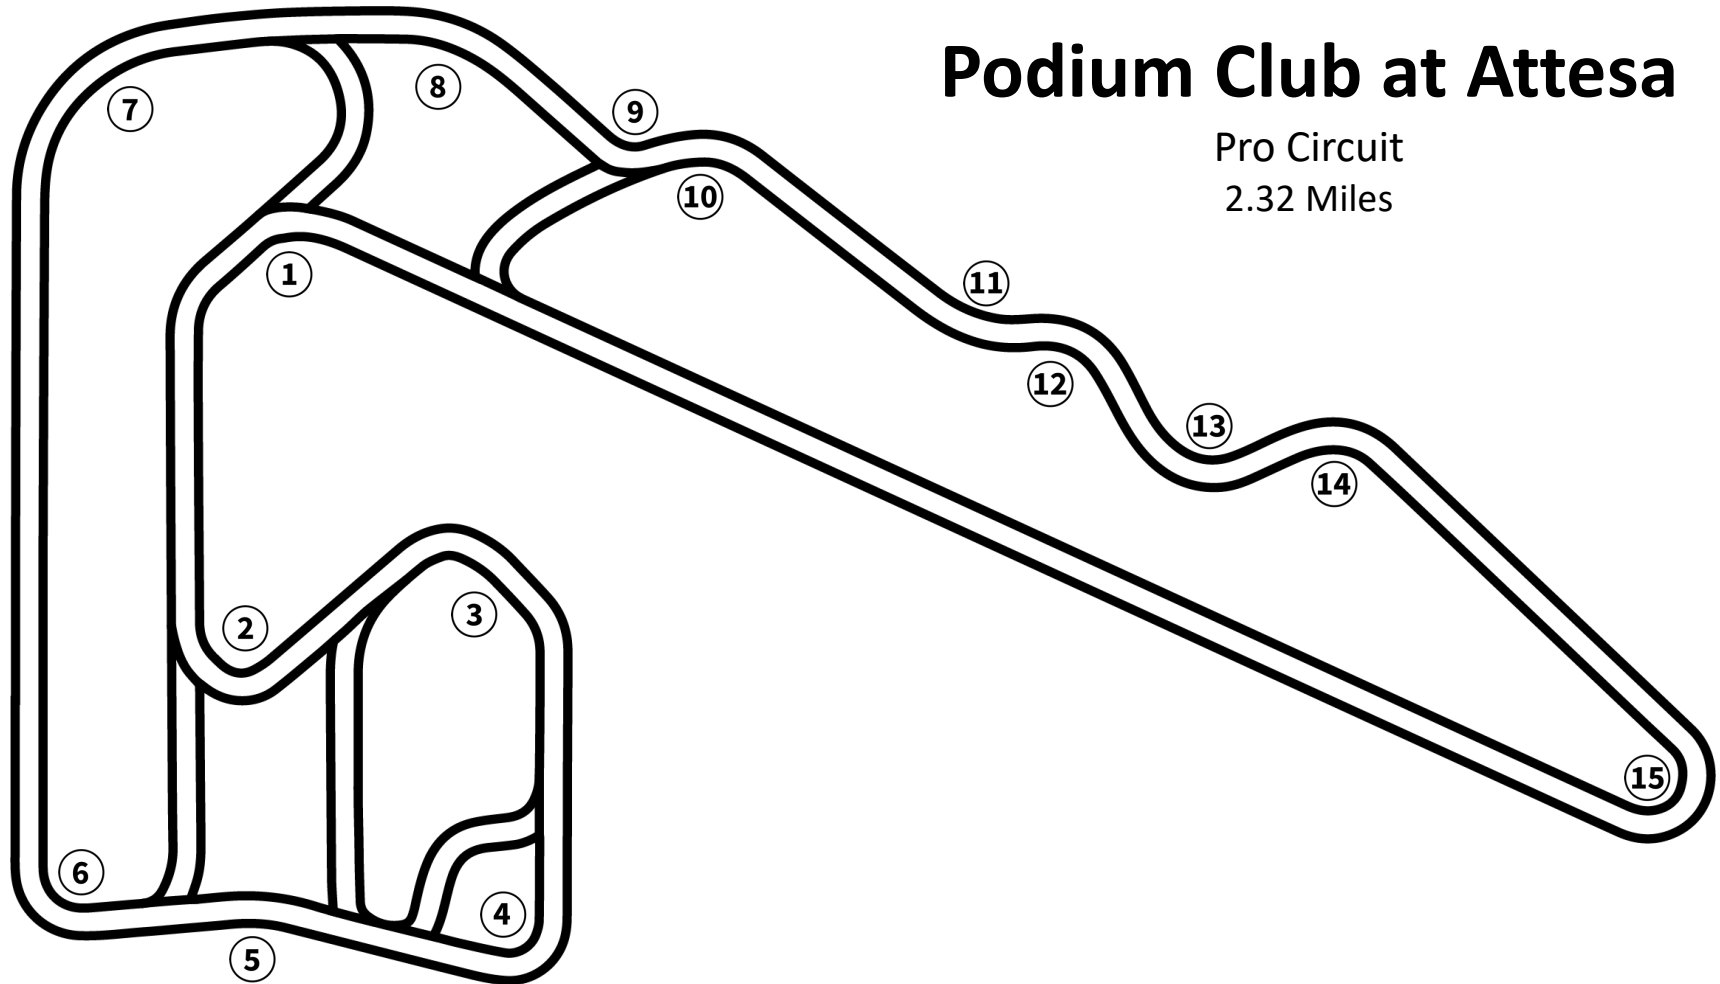

TRACKSHAKER.COM

Podium Club at Attesa

Pro Circuit
2.32 Miles

Track Map Presented By

EXTREME
PERFORMANCE BRAKE PADS

Drive Deeper Into
Corners With
Fresh Stopping
Power

KOW
PERFORMANCE

Click [HERE](http://KOWPERFORMANCE.COM) To Get Your Parts At KOWPERFORMANCE.COM