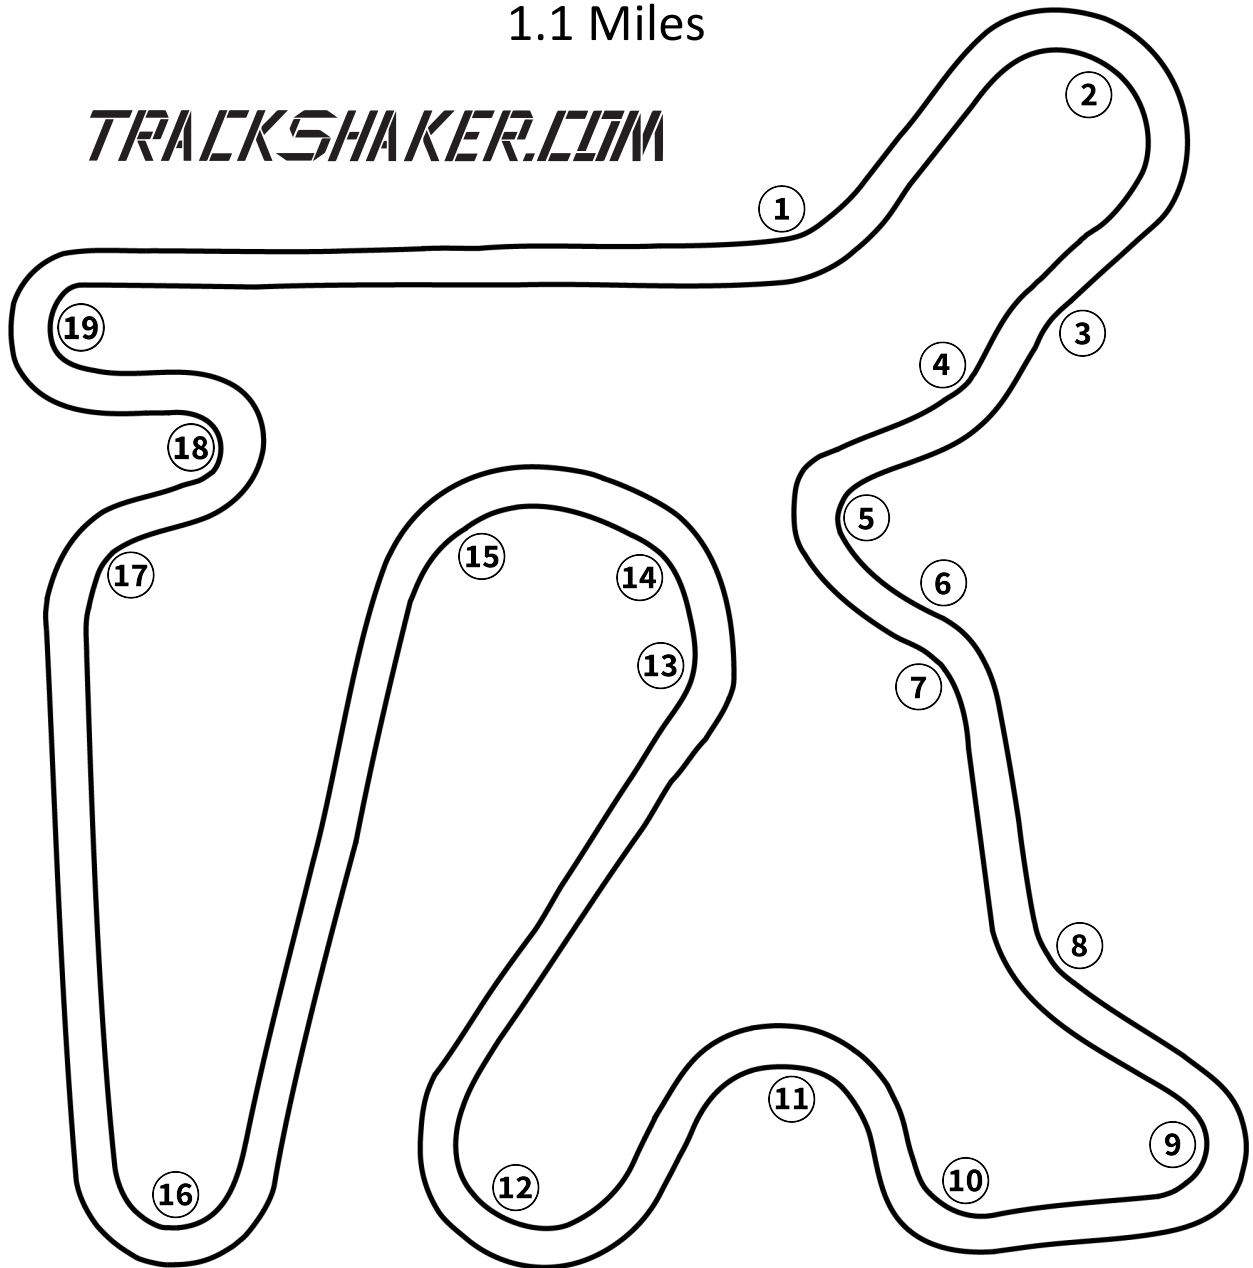

Pineview Run

Auto & Country Club

Road Course
1.1 Miles

TRACKSHAKER.COM

Track Map Presented By

Advertisement for KOW PERFORMANCE brake pads and rotors. The ad features the KOW PERFORMANCE logo in the center. To the left, it says "Drive Deeper Into Corners With Fresh Stopping Power" and shows a box of "EXTREME" brake pads. To the right, it says "Don't Skimp On Safety. Improve Performance With New Brake Pads & Rotors" and shows a box of "dba CLUB SPEC" brake pads and a rotor. At the bottom, it says "Click HERE To Get Your Parts At KOWPERFORMANCE.COM".