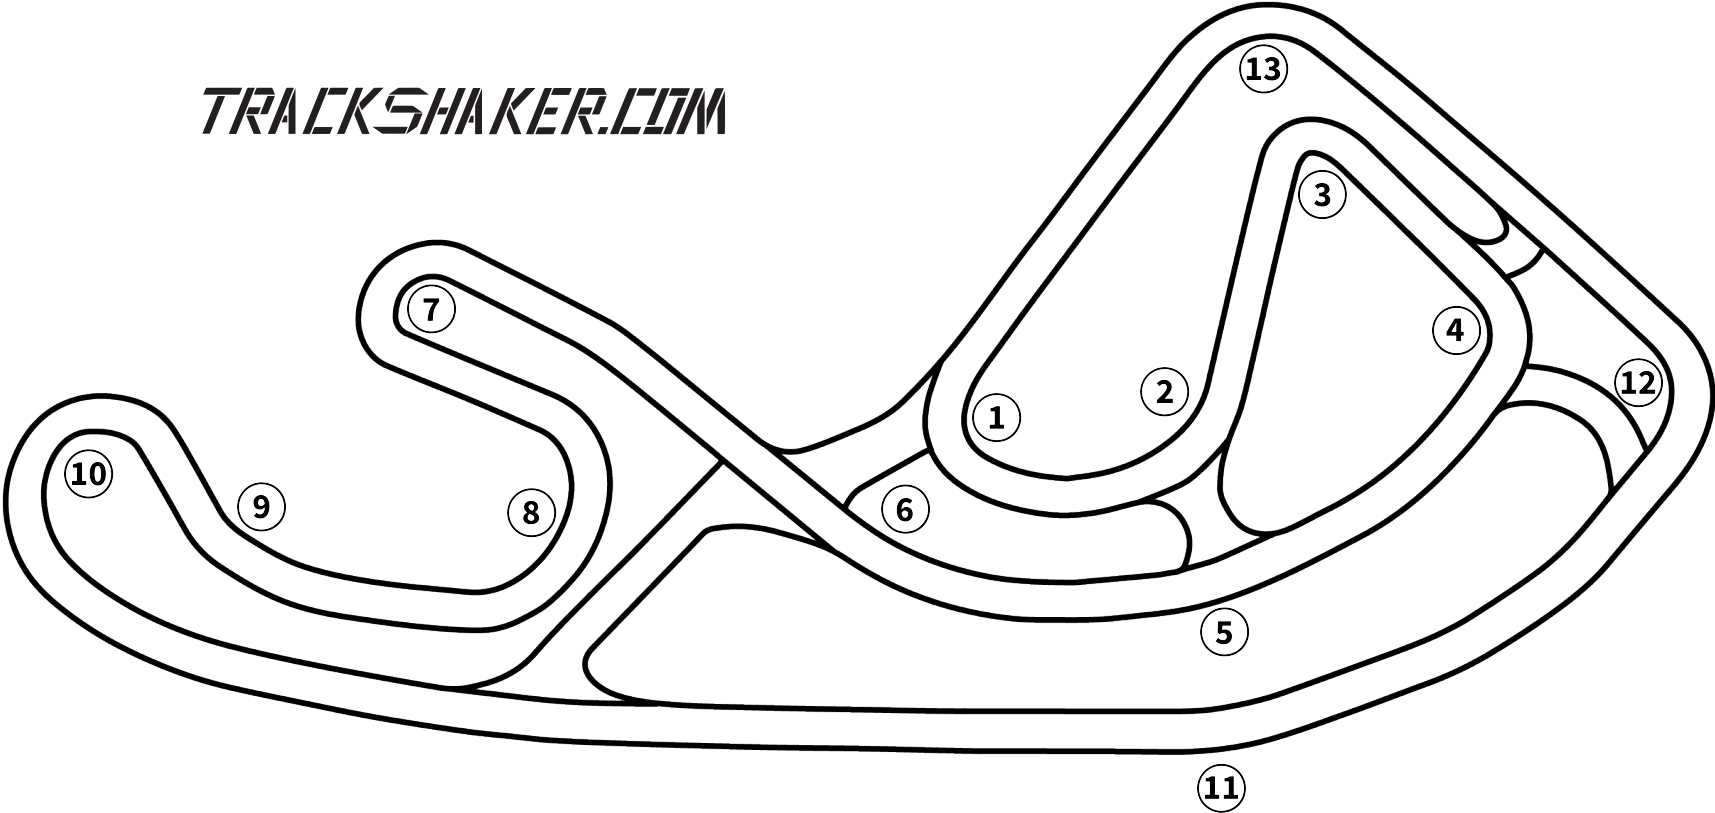

Old Bridge Township Raceway Park

Road Course
1.3 Miles

TRACKSHAKER.COM

Track Map Presented By

Advertisement for KOW PERFORMANCE featuring brake pads and rotors. The central logo reads **KOW PERFORMANCE**. Text on the left: *Drive Deeper Into Corners With Fresh Stopping Power*. Text on the right: *Don't Skimp On Safety. Improve Performance With New Brake Pads & Rotors*. A call to action at the bottom reads: **Click [HERE](#) To Get Your Parts At [KOWPERFORMANCE.COM](#)**. Images of brake pads and rotors are shown on either side of the text.