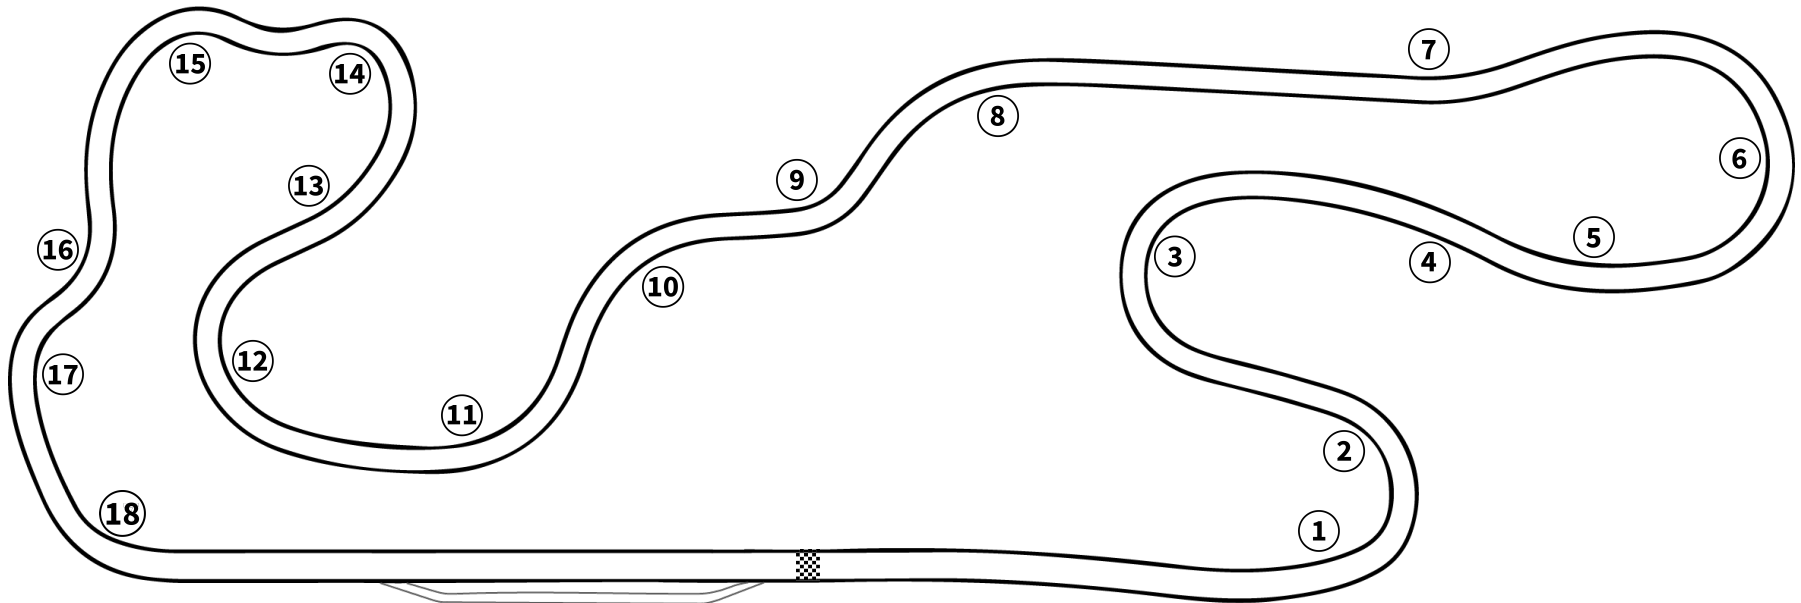

New York Safety Track

2.1 Miles

TRACKSHAKER.COM

Track Map Presented By

Drive Deeper Into
Corners With
Fresh Stopping
Power

KOW
PERFORMANCE

Click [HERE](https://www.kowperformance.com) To Get Your Parts At [KOWPERFORMANCE.COM](https://www.kowperformance.com)