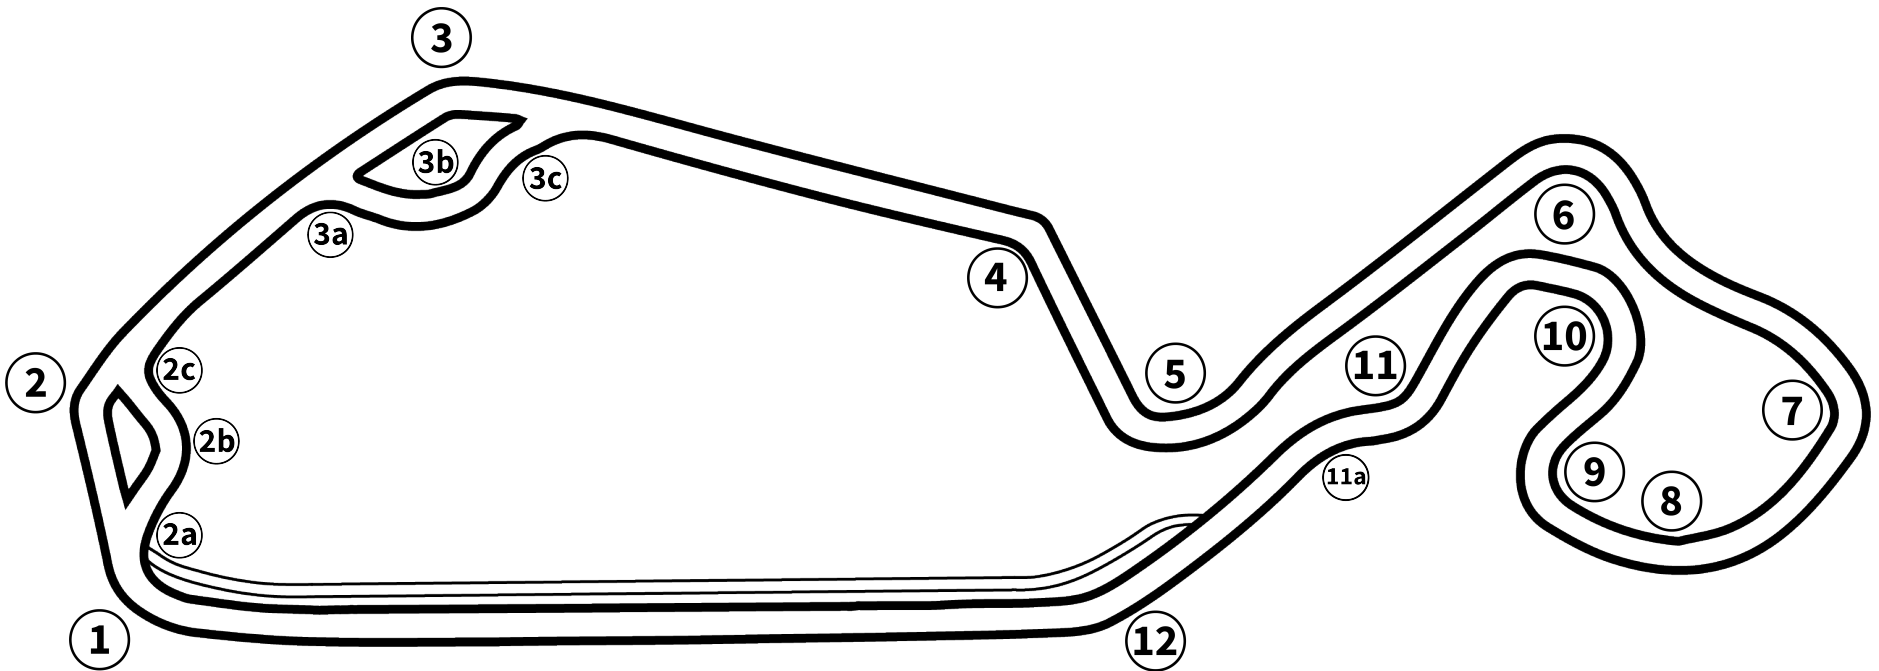

TRACKSHAKER.COM

New Jersey Motorsports Park

Thunderbolt Raceway

2.25 Miles

Track Map Presented By

Advertisement for KOW PERFORMANCE brake pads and rotors. The ad features the KOW PERFORMANCE logo in the center. To the left, it says "Drive Deeper Into Corners With Fresh Stopping Power" and shows a box of EXTREME brake pads. To the right, it says "Don't Skimp On Safety. Improve Performance With New Brake Pads & Rotors" and shows a box of dba CLUB SPEC brake rotors. At the bottom, it says "Click [HERE](http://KOWPERFORMANCE.COM) To Get Your Parts At KOWPERFORMANCE.COM".