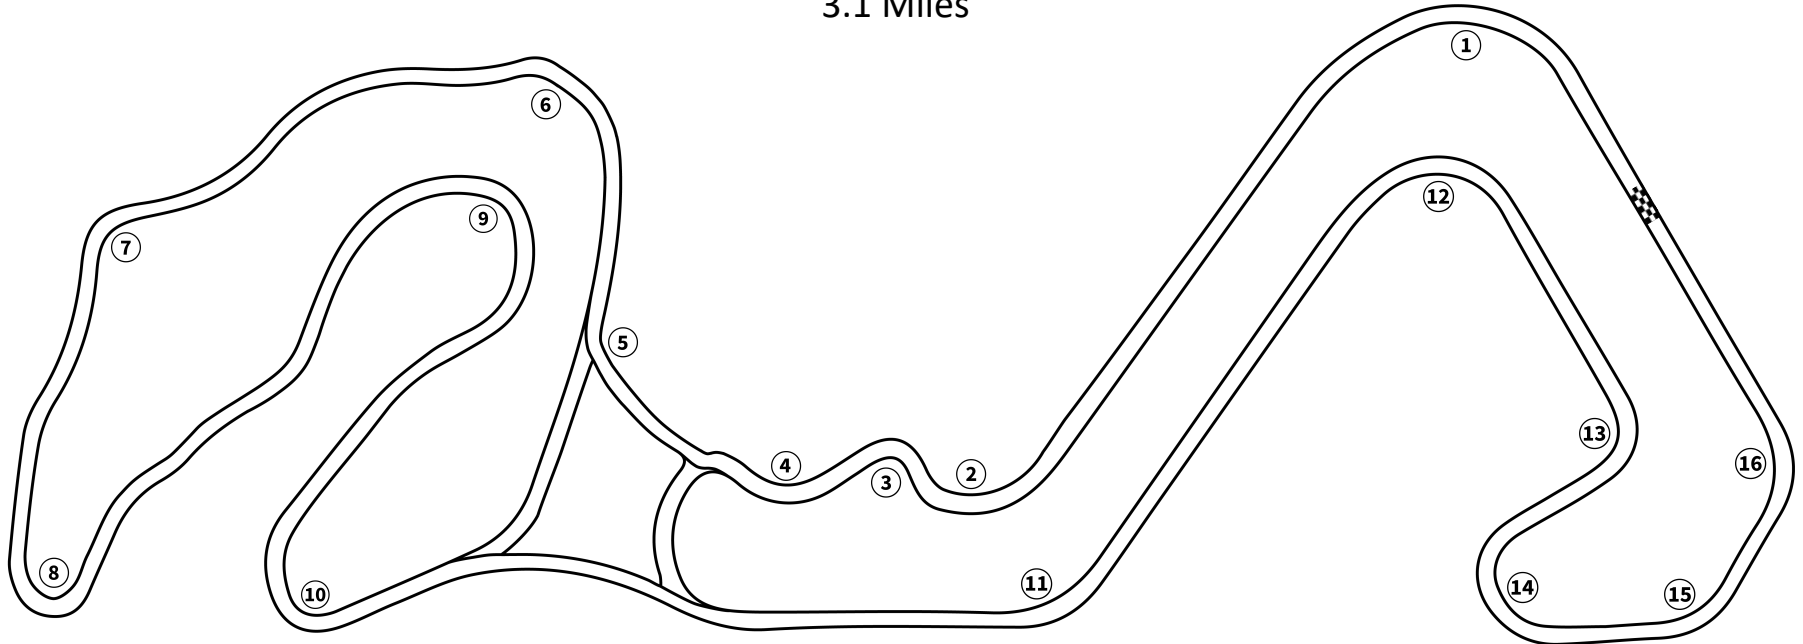

Motorsport Ranch Cresson

3.1 Mile Road Course Layout

3.1 Miles

TRACKSHAKER.COM

Track Map Presented By

*Drive Deeper Into
Corners With
Fresh Stopping
Power*

**KOW
PERFORMANCE**

Click HERE To Get Your Parts At KOWPERFORMANCE.COM

*Don't Skimp On
Safety. Improve
Performance With New
Brake Pads & Rotors*

The advertisement features images of KOW Performance brake pads and rotors on the left and right sides. The central text is set against a checkered background.