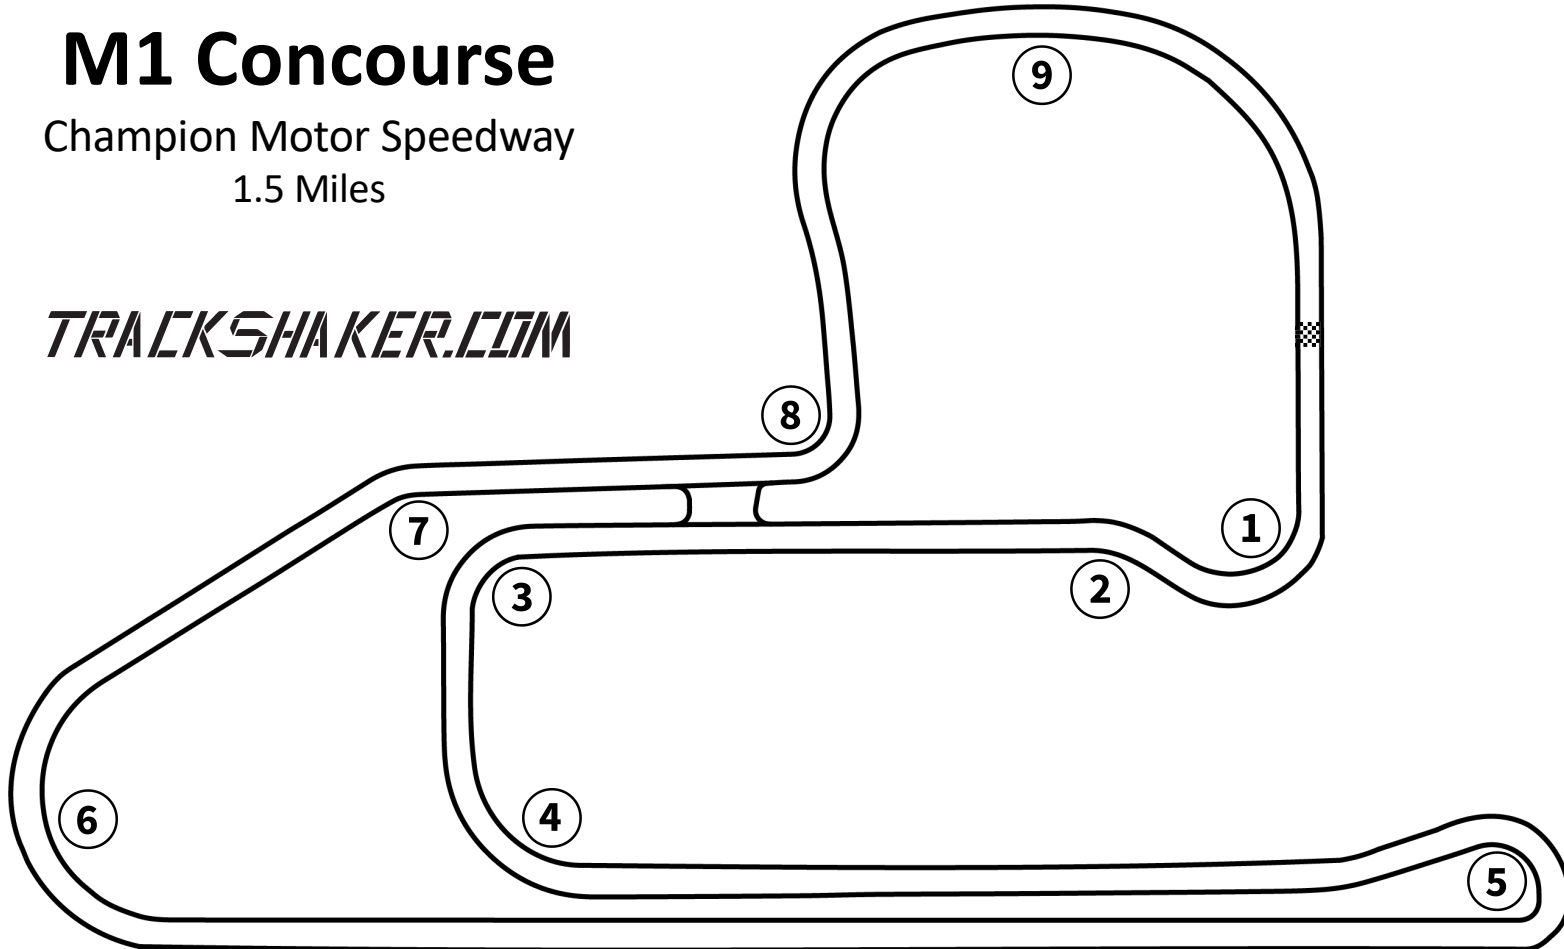

M1 Concourse

Champion Motor Speedway
1.5 Miles

TRACKSHAKER.COM

Track Map Presented By

Advertisement for KOW Performance brake pads and rotors. The ad features the KOW Performance logo in the center, with the text "Drive Deeper Into Corners With Fresh Stopping Power" on the left and "Don't Skimp On Safety. Improve Performance With New Brake Pads & Rotors" on the right. Below the logo is the text "Click [HERE](http://KOWPERFORMANCE.COM) To Get Your Parts At KOWPERFORMANCE.COM". The ad also includes images of brake pads and rotors, and a box of dba CLUB SPEC brake pads.