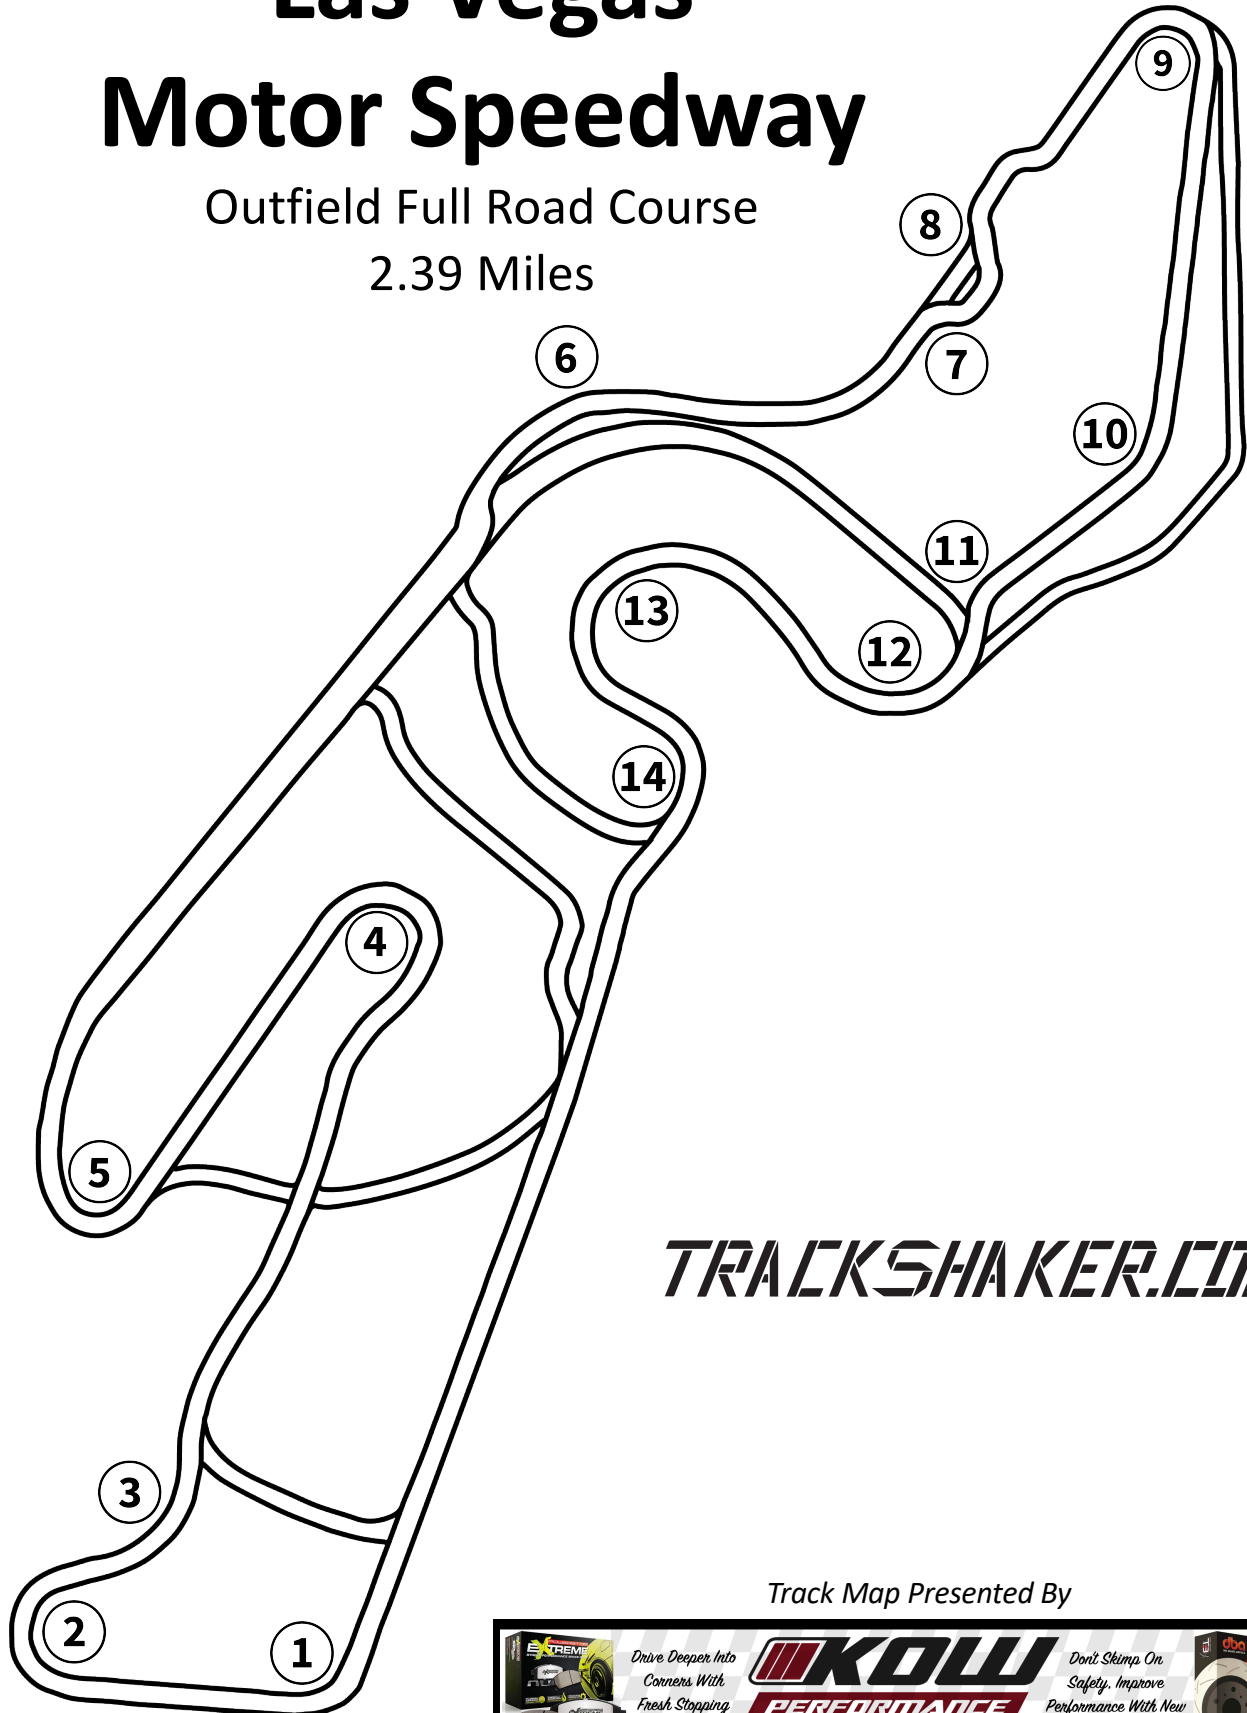

Las Vegas Motor Speedway

Outfield Full Road Course

2.39 Miles

TRACKSHAKER.COM

Track Map Presented By

Advertisement for KOW Performance brake pads and rotors. The ad features the KOW Performance logo in the center, with the text "Drive Deeper Into Corners With Fresh Stopping Power" on the left and "Don't Skimp On Safety. Improve Performance With New Brake Pads & Rotors" on the right. Below the logo is the text "Click HERE To Get Your Parts At KOWPERFORMANCE.COM". The ad also includes images of brake pads and rotors.