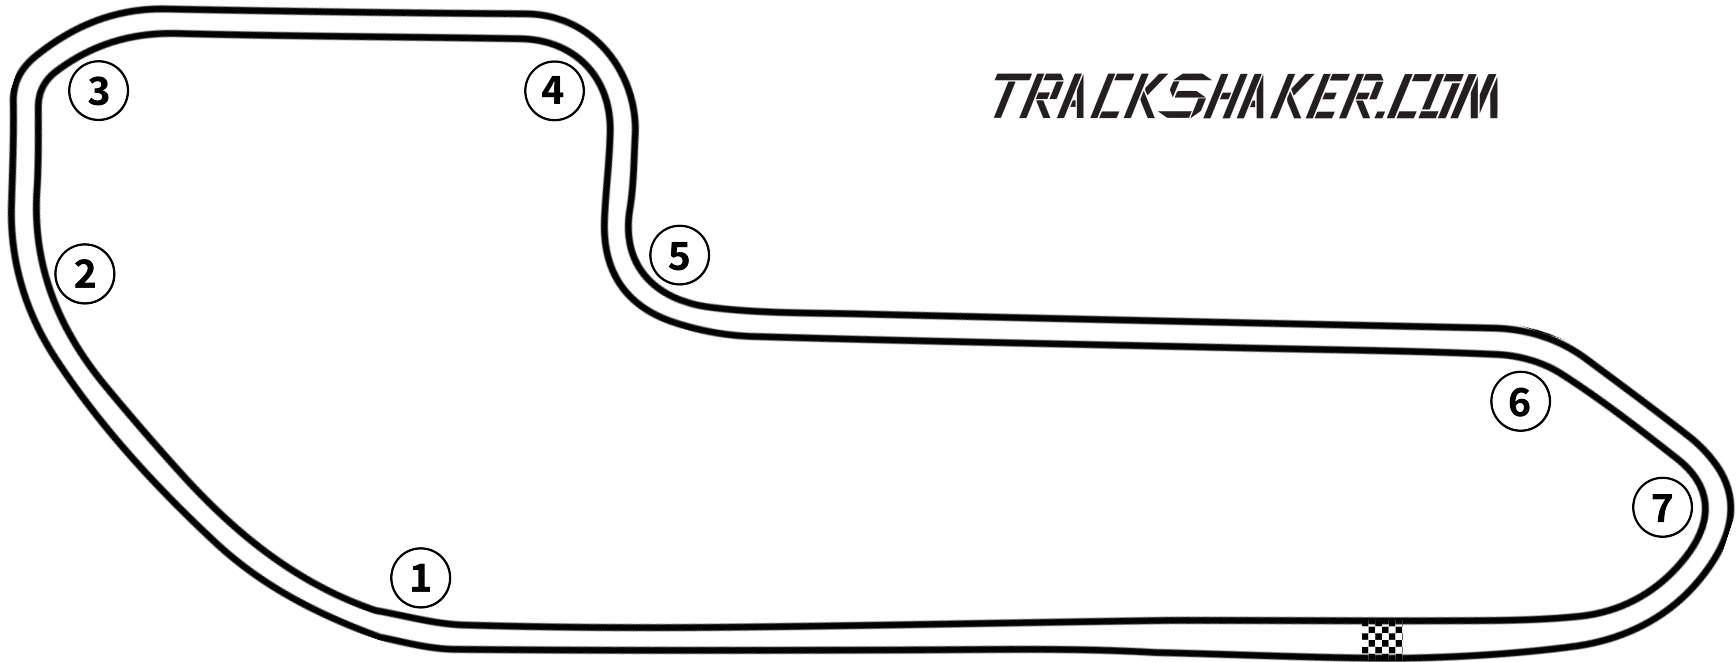

La Junta Raceway

1.2 Miles

Track Map Presented By

Advertisement for KOW Performance brake pads and rotors. The ad features the KOW Performance logo in the center. To the left, it says "Drive Deeper Into Corners With Fresh Stopping Power" and shows a box of "EXTREME" brake pads. To the right, it says "Don't Skimp On Safety. Improve Performance With New Brake Pads & Rotors" and shows a box of "dbp CLUB SPEC" brake rotors. At the bottom, it says "Click HERE To Get Your Parts At KOWPERFORMANCE.COM".