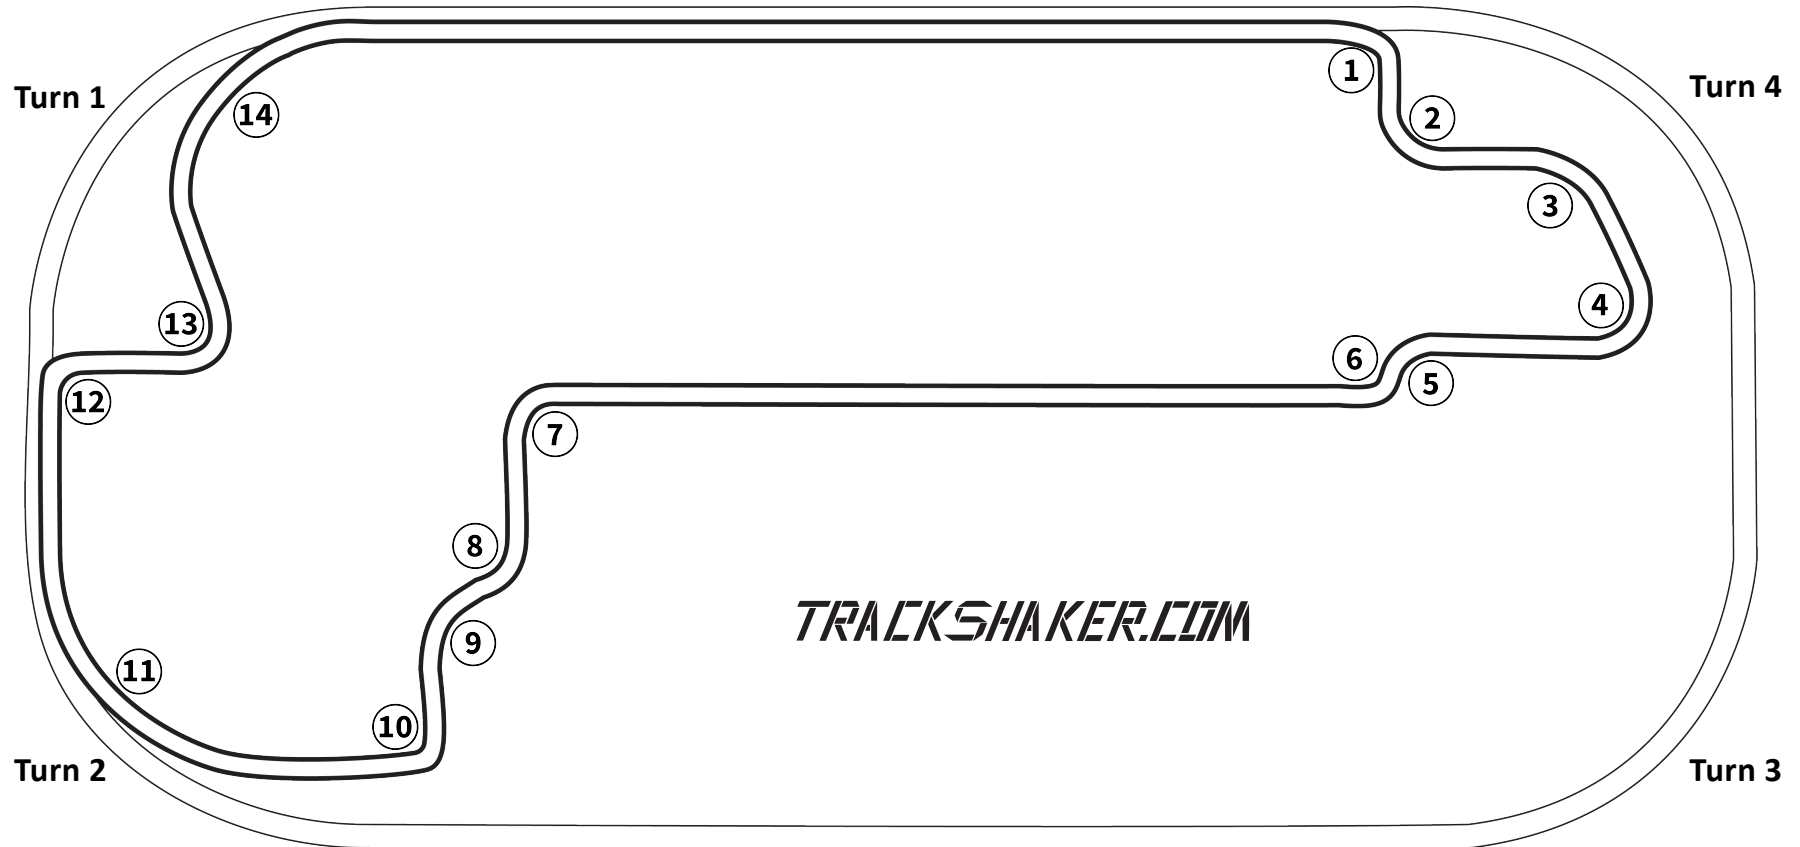

Indianapolis Motor Speedway

Road Course 2.439 Miles

Oval 2.5 Miles

Track Map Presented By

*Drive Deeper Into
Corners With
Fresh Stopping
Power*

**KOW
PERFORMANCE**

Click [HERE](http://KOWPERFORMANCE.COM) To Get Your Parts At KOWPERFORMANCE.COM