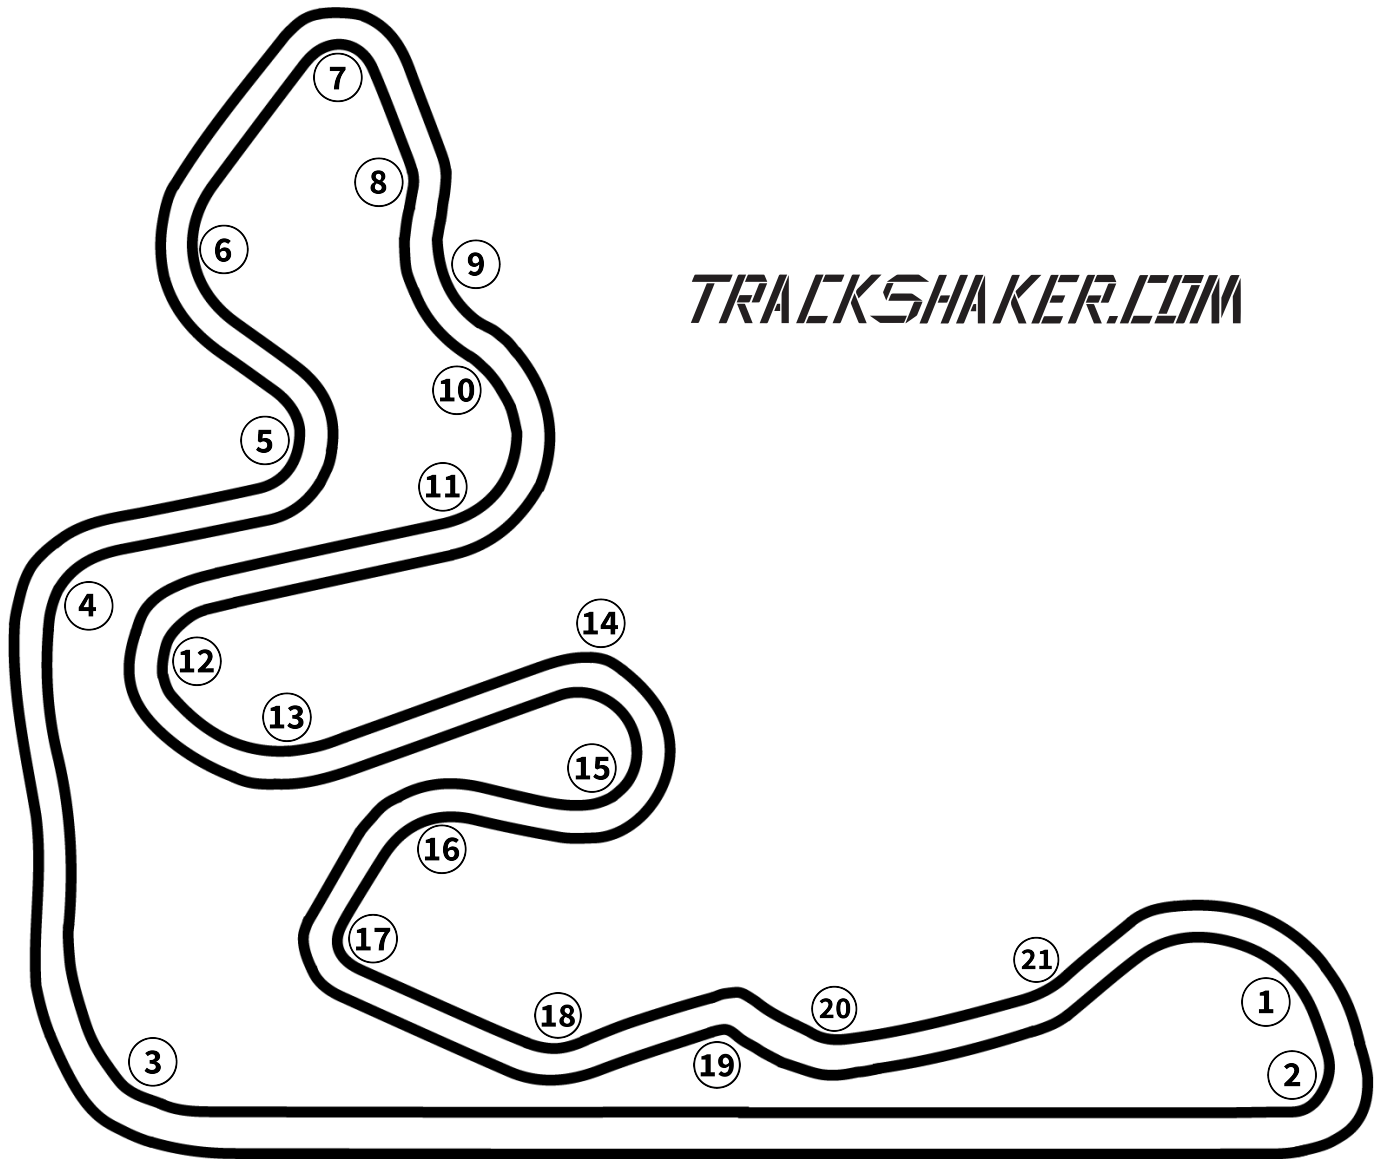

# Inde Motorsports Ranch

2.75 Miles

*TRACKSHAKER.COM*

Track Map Presented By

Drive Deeper Into  
Corners With  
Fresh Stopping  
Power

**KOW**  
PERFORMANCE

Don't Skimp On  
Safety. Improve  
Performance With New  
Brake Pads & Rotors

Click [HERE](http://HERE) To Get Your Parts At [KOWPERFORMANCE.COM](http://KOWPERFORMANCE.COM)

The advertisement features images of KOW Extreme brake pads and rotors on the left and right sides. The central text is set against a checkered background.