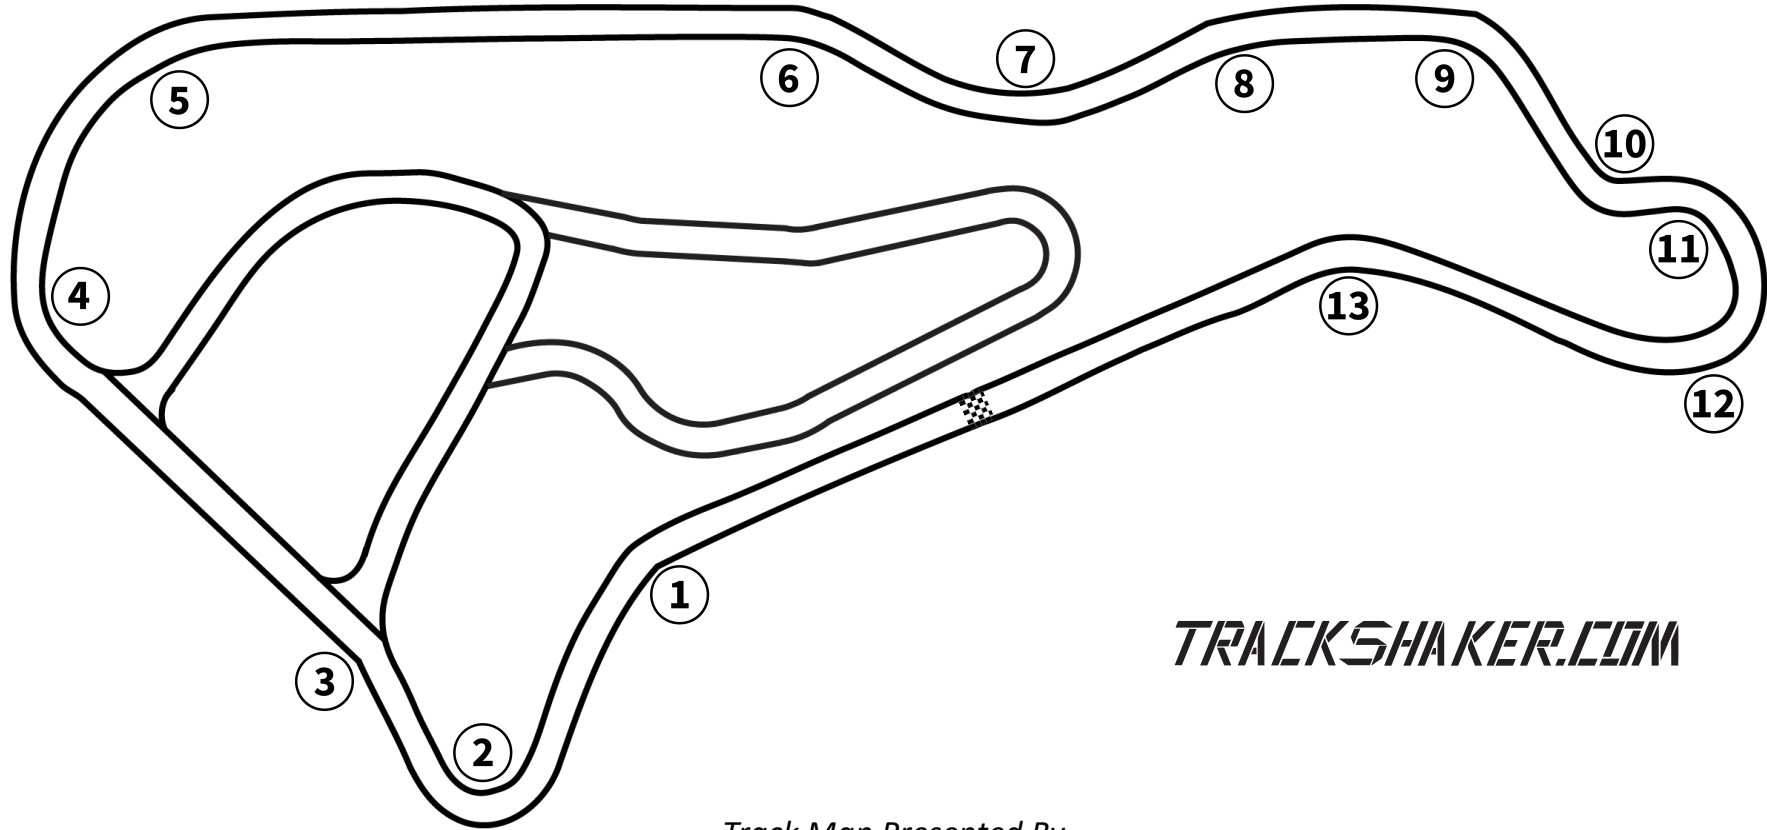

# GrandSport Speedway

Mako Circuit

1.4 Miles

**TRACKSHAKER.COM**

Track Map Presented By

Advertisement for KOW Performance brake pads and rotors. The ad features the KOW Performance logo in the center, with the text "KOW PERFORMANCE" in a stylized font. To the left, there is an image of a box of "EXTREME" brake pads and a set of brake pads. To the right, there is an image of a "dbp CLUB SPEC" brake rotor. The text on the left reads: "Drive Deeper Into Corners With Fresh Stopping Power". The text on the right reads: "Don't Skimp On Safety. Improve Performance With New Brake Pads & Rotors". At the bottom, it says "Click [HERE](http://HERE) To Get Your Parts At [KOWPERFORMANCE.COM](http://KOWPERFORMANCE.COM)".