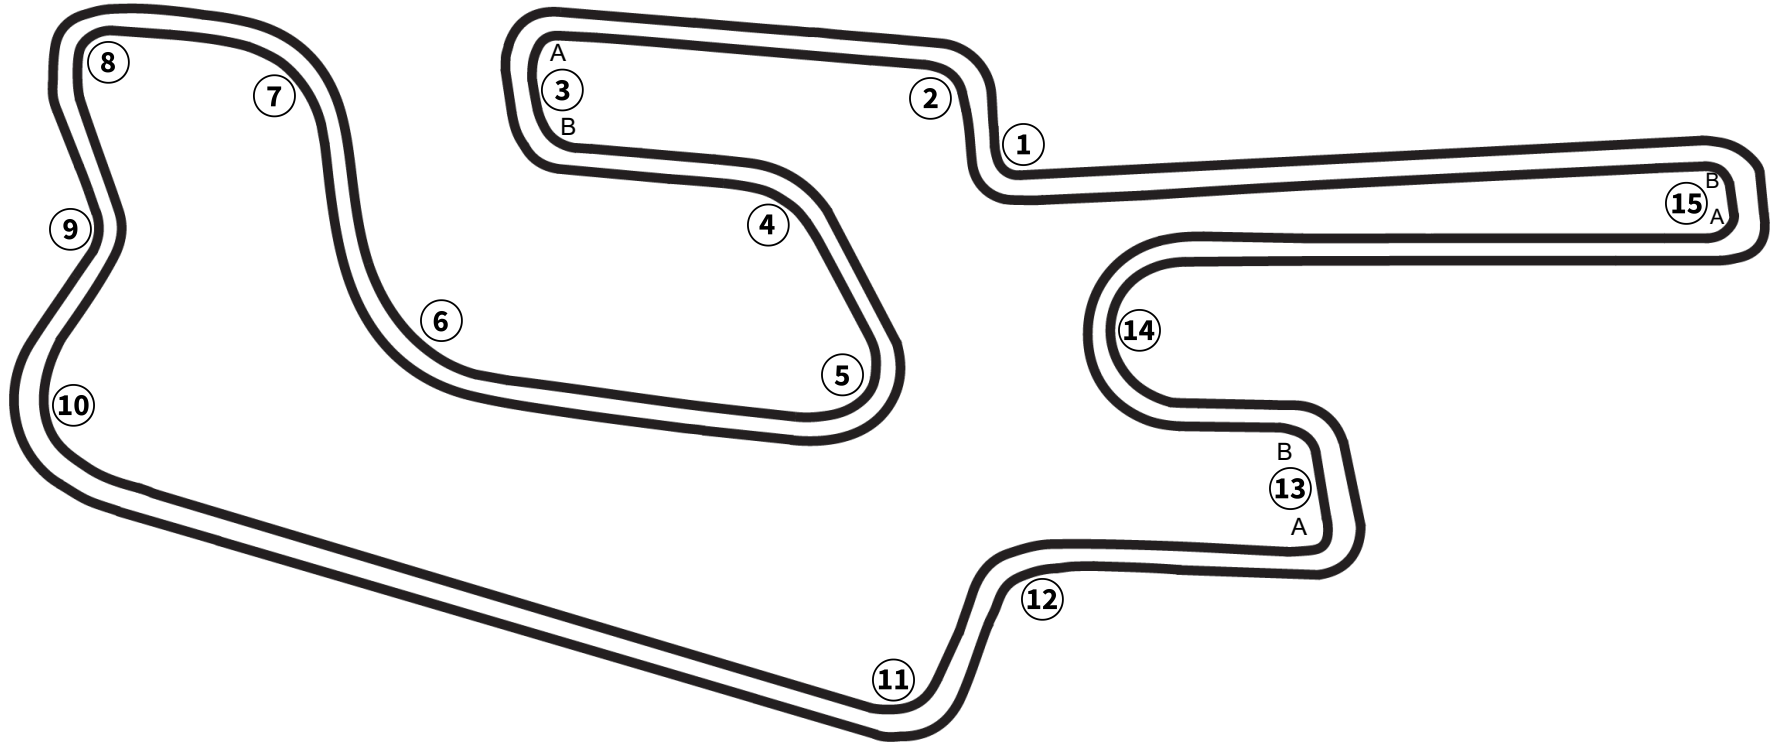

TRACKSHAKER.COM

Eagles Canyon Raceway

2.7 Miles

Track Map Presented By

Drive Deeper Into
Corners With
Fresh Stopping
Power

KOW
PERFORMANCE

Click HERE To Get Your Parts At KOWPERFORMANCE.COM

Don't Skimp On
Safety. Improve
Performance With New
Brake Pads & Rotors

The advertisement features a central logo for KOW PERFORMANCE. On the left, there is an image of a box of KOW EXTREME brake pads and a set of brake pads. On the right, there is an image of a box of KOW CLUB SPEC brake rotors and a rotor. The background is a checkered pattern.