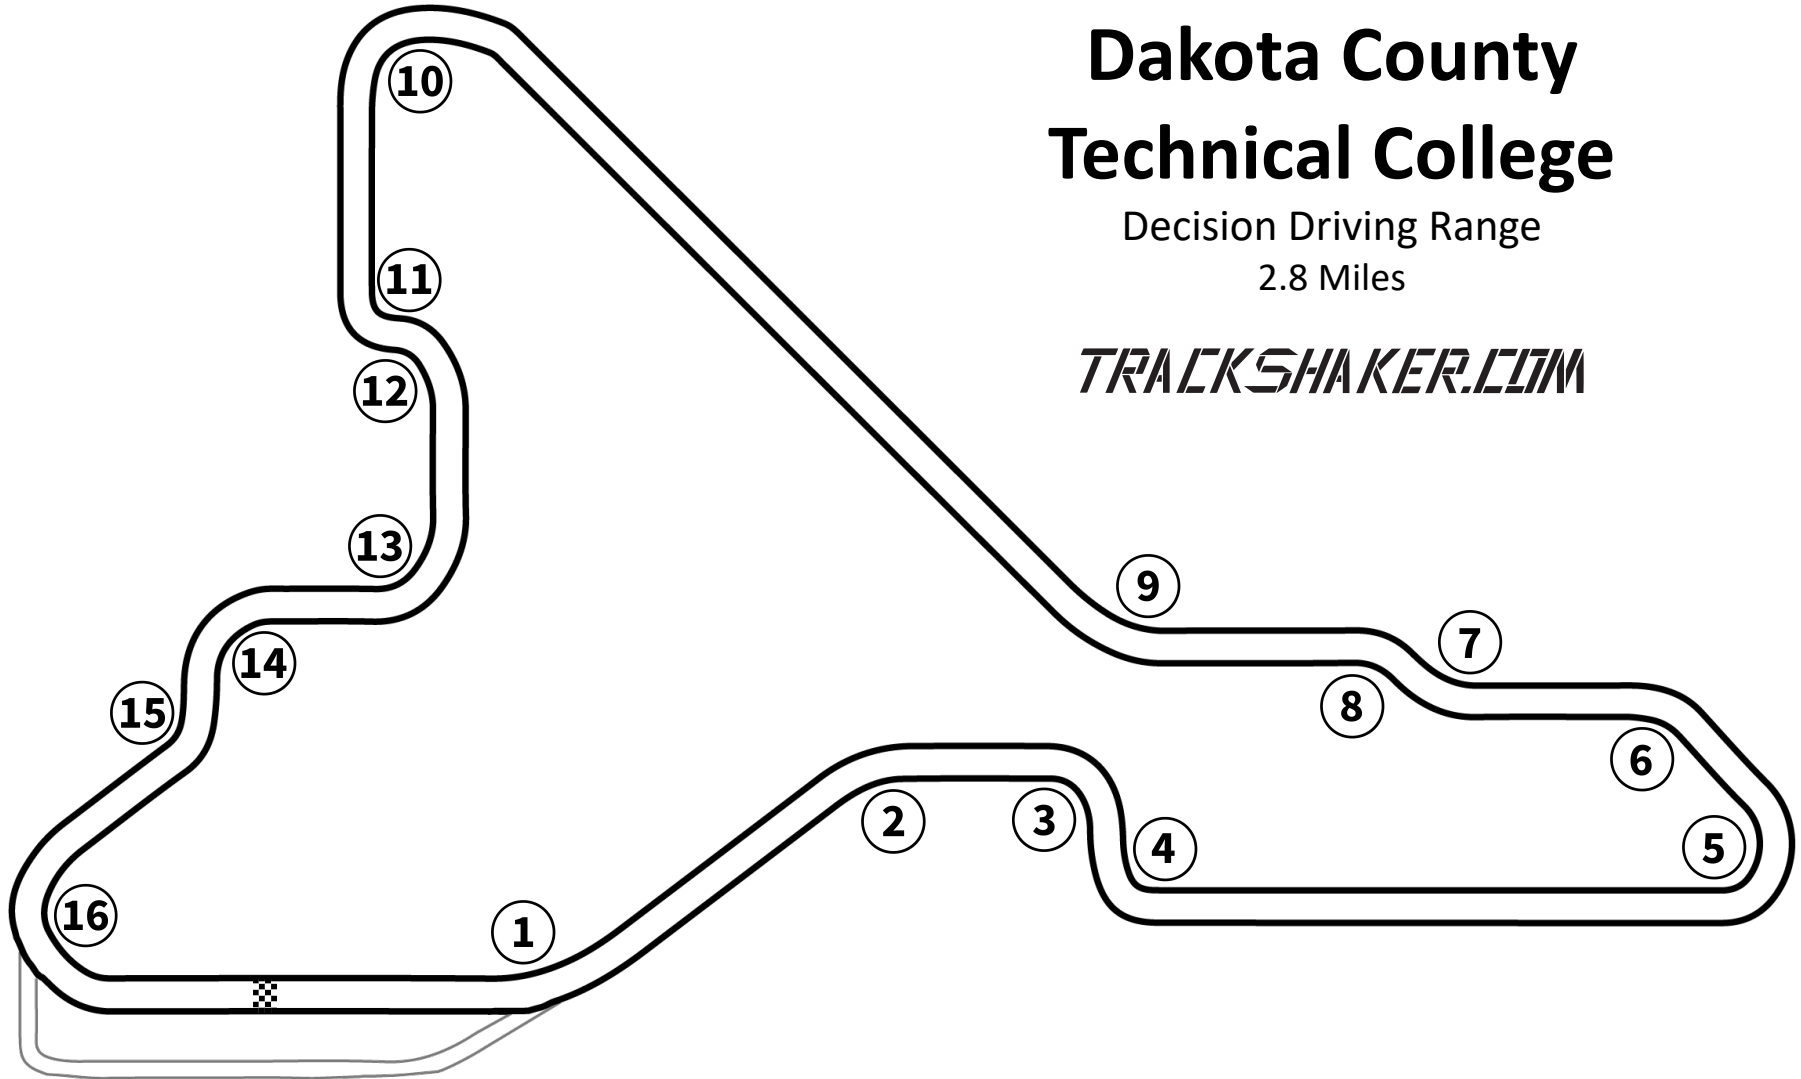

Dakota County Technical College

Decision Driving Range
2.8 Miles

TRACKSHAKER.COM

Track Map Presented By

Advertisement for KOW PERFORMANCE brake pads and rotors. The ad features the KOW PERFORMANCE logo in the center. To the left, it says "Drive Deeper Into Corners With Fresh Stopping Power." To the right, it says "Don't Skimp On Safety. Improve Performance With New Brake Pads & Rotors." Below the logo, it says "Click [HERE](#) To Get Your Parts At [KOWPERFORMANCE.COM](#)". The ad also includes images of brake pads and rotors.