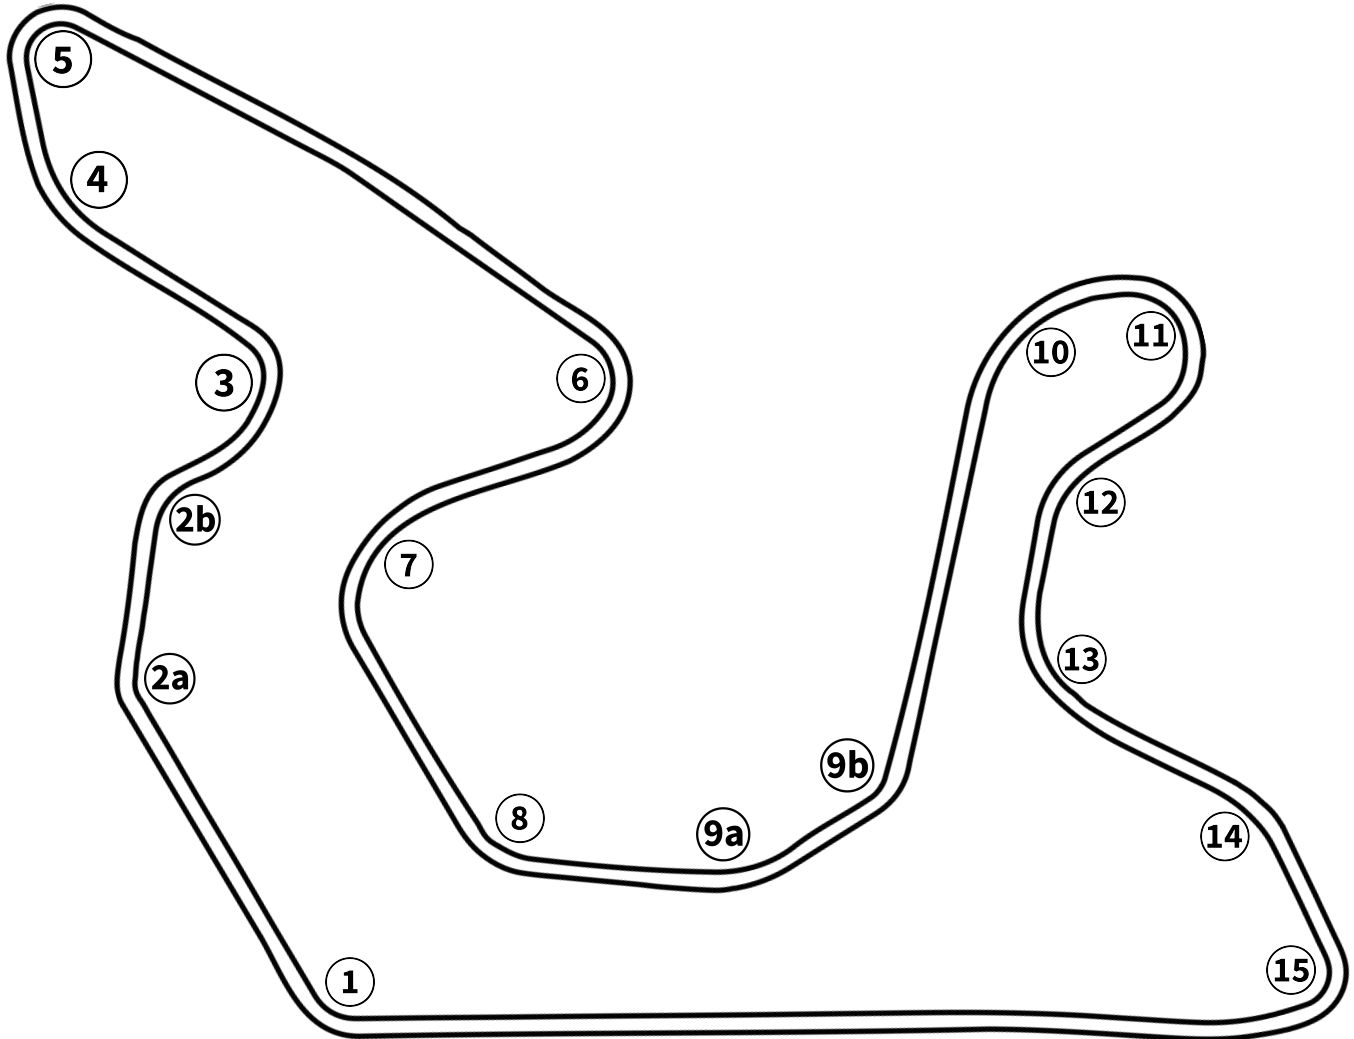

Club Motorsports

2.5 Miles

TRACKSHAKER.COM

Track Map Presented By

Advertisement for KOW PERFORMANCE brake pads and rotors. The ad features the KOW PERFORMANCE logo in the center. To the left, it says "Drive Deeper Into Corners With Fresh Stopping Power" and shows a box of "EXTREME" brake pads. To the right, it says "Don't Skimp On Safety. Improve Performance With New Brake Pads & Rotors" and shows a box of "club SPEC" rotors. At the bottom, it says "Click HERE To Get Your Parts At KOWPERFORMANCE.COM".