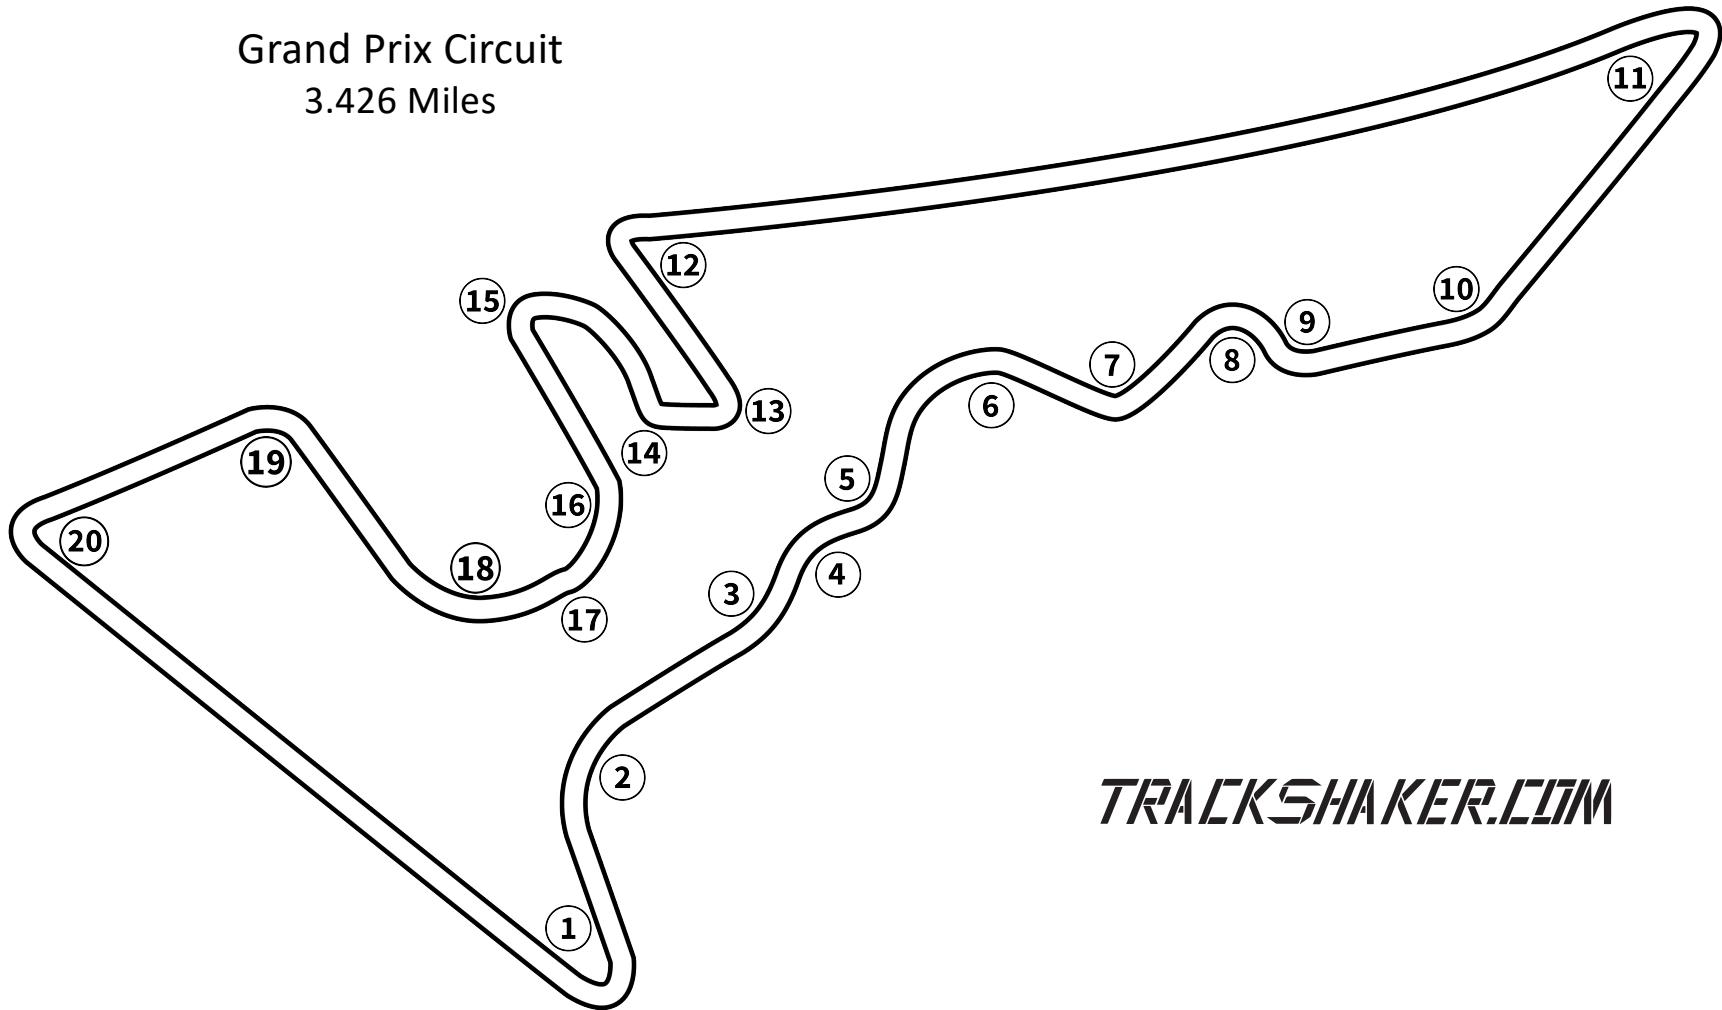

Circuit of the Americas

Grand Prix Circuit

3.426 Miles

TRACKSHAKER.COM

Track Map Presented By

Drive Deeper Into
Corners With
Fresh Stopping
Power

KOW
PERFORMANCE

Click HERE To Get Your Parts At KOWPERFORMANCE.COM