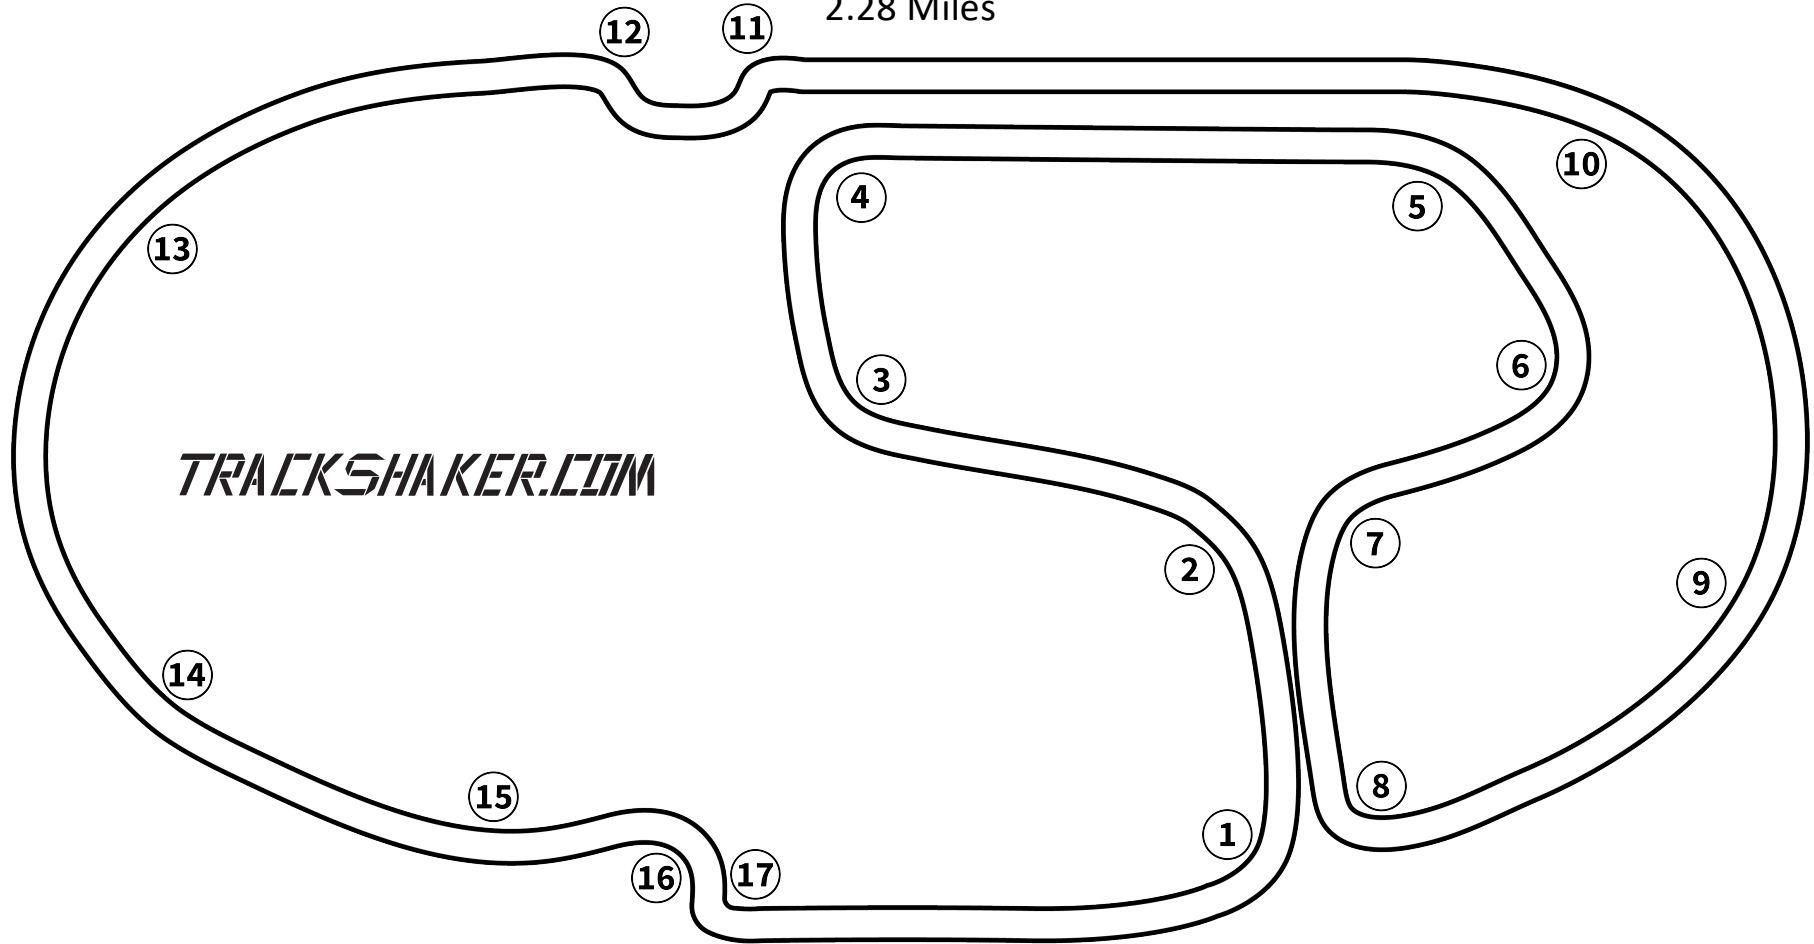

# Charlotte Motor Speedway

ROVAL  
2.28 Miles

TRACKSHAKER.COM

Track Map Presented By

Advertisement for KOW Performance brake parts, featuring images of brake pads and rotors, and promotional text.

*Drive Deeper Into  
Corners With  
Fresh Stopping  
Power*