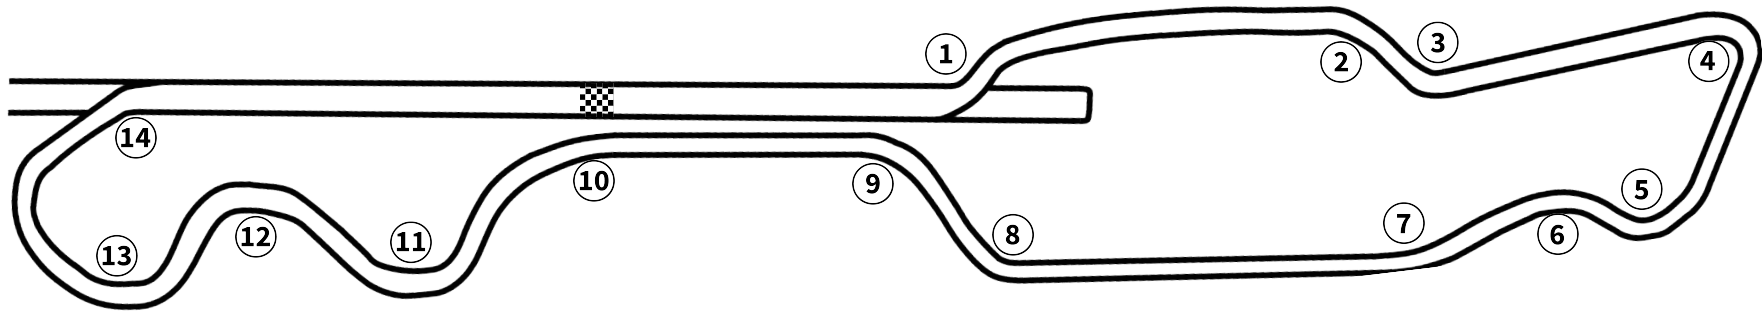

Circuit Grand Bayou

Road Course

1.8 Miles

TRACKSHAKER.COM

Track Map Presented By

Advertisement for KOW Performance brake pads and rotors. The ad features the KOW Performance logo in the center, with the text "Drive Deeper Into Corners With Fresh Stopping Power" on the left and "Don't Skimp On Safety. Improve Performance With New Brake Pads & Rotors" on the right. Below the logo, it says "Click [HERE](#) To Get Your Parts At [KOWPERFORMANCE.COM](#)". The ad also includes images of brake pads and rotors, and a box of DBA Club Sport brake pads.