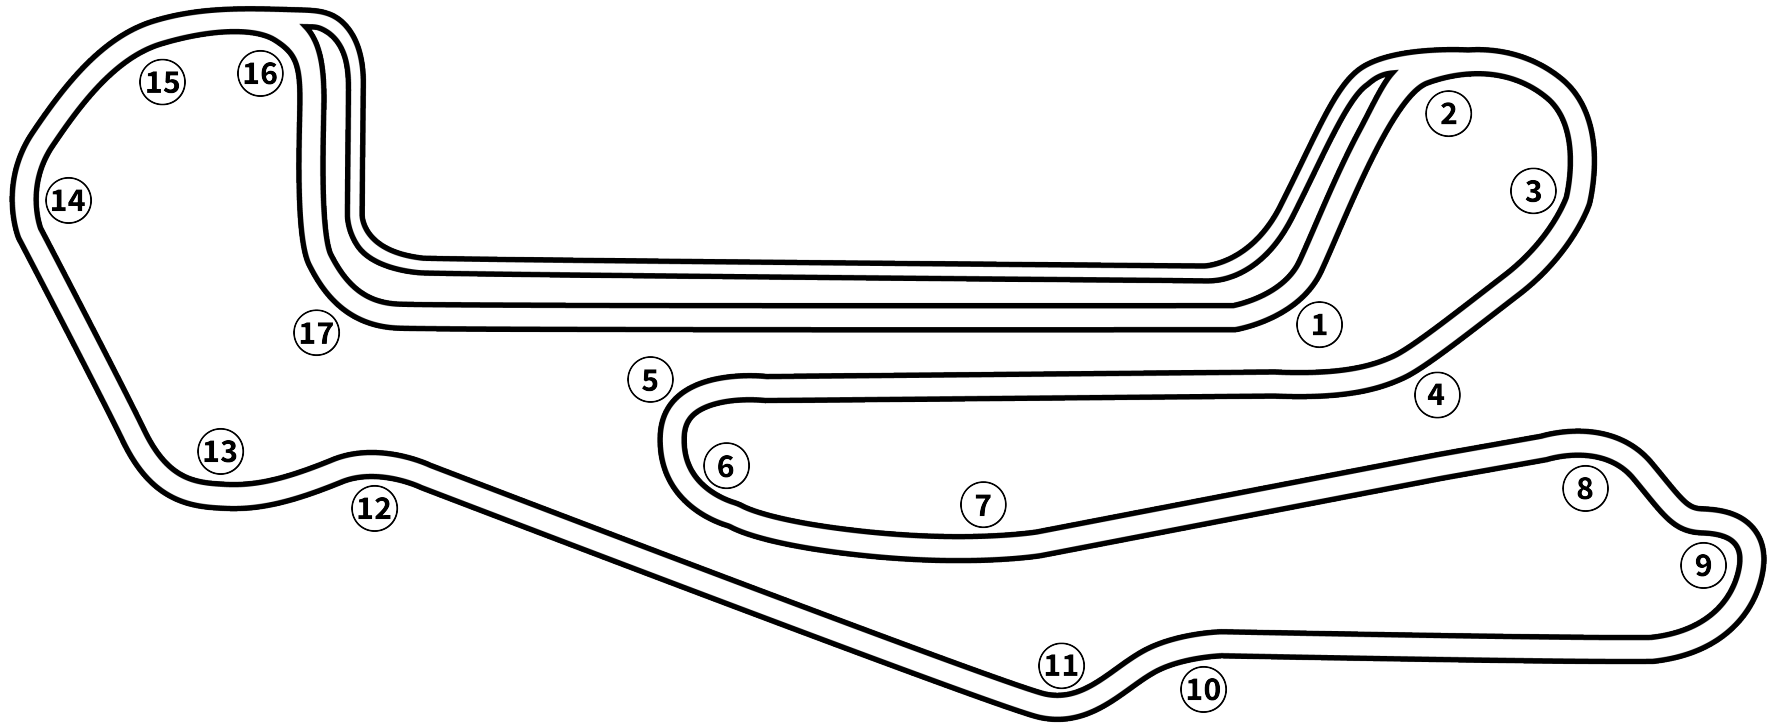

TRACKSHAKER.COM

Barber Motorsports Park

Main Circuit

2.38 Miles

Track Map Presented By

*Drive Deeper Into
Corners With
Fresh Stopping
Power*

KOW
PERFORMANCE

Click [HERE](https://www.kowperformance.com) To Get Your Parts At [KOWPERFORMANCE.COM](https://www.kowperformance.com)