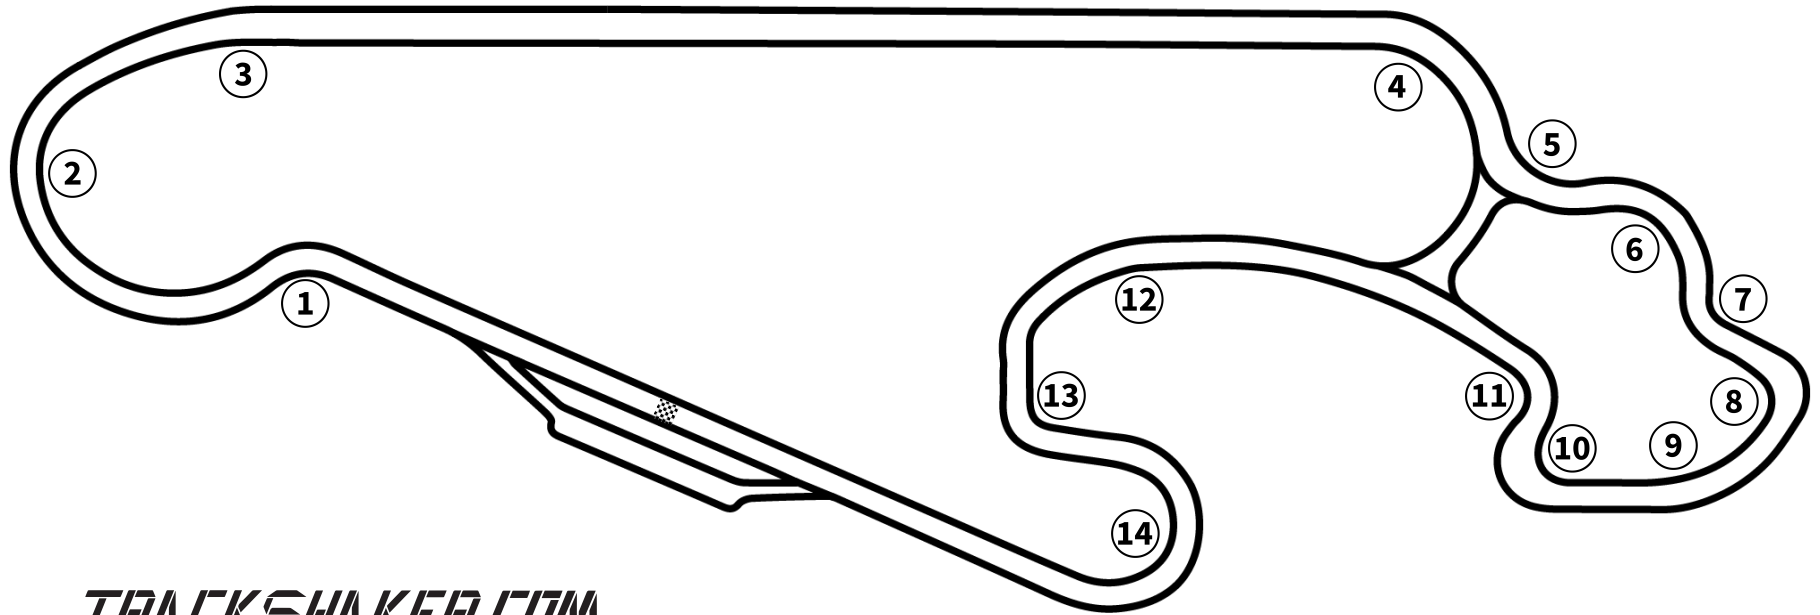

Arroyo Seco Raceway

Full Circuit

1.4 Miles

TRACKSHAKER.COM

Track Map Presented By

An advertisement banner for KOW Performance. On the left, there is a box of 'EXTREME' brake pads and a set of pads. Text next to it reads: 'Drive Deeper Into Corners With Fresh Stopping Power'. In the center is the 'KOW PERFORMANCE' logo. On the right, there is a box of 'dba CLUB SPEC' brake rotors and a rotor. Text next to it reads: 'Don't Skimp On Safety. Improve Performance With New Brake Pads & Rotors'. At the bottom center, it says 'Click [HERE](http://KOWPERFORMANCE.COM) To Get Your Parts At KOWPERFORMANCE.COM'.